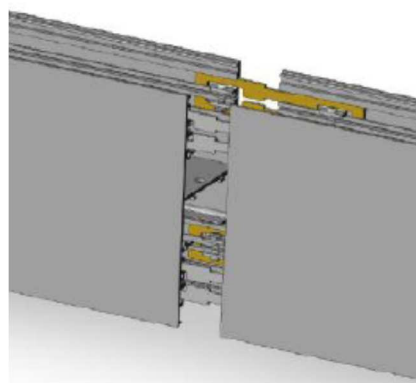

straight connection: