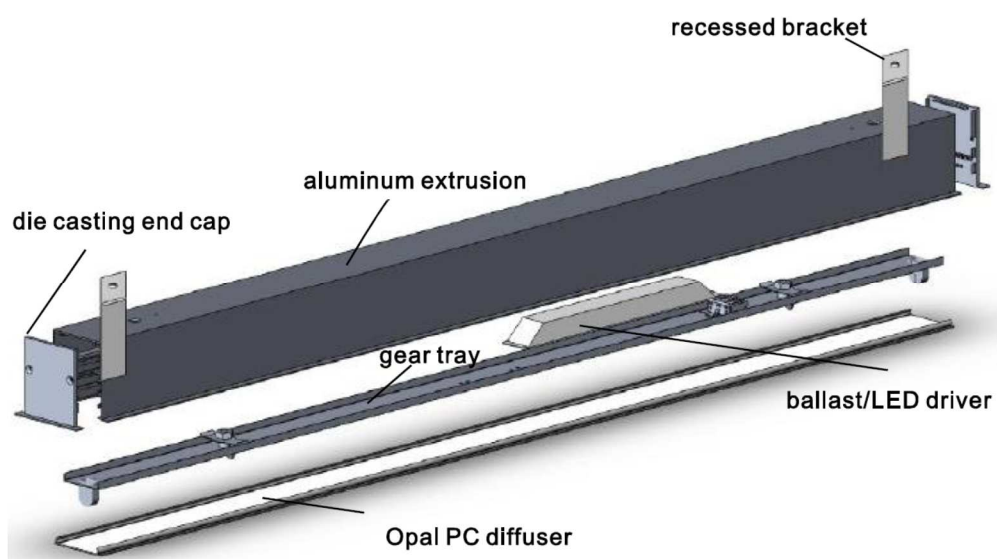

L21 (linear lighting fixture, recessed, with trim and trimless)

Features

simple design, comfortable performance

Applications

Commercial / Retail / Shops/Office/others

Finishing

Anodizing, silver gray,
white, black, etc.,
according to customers' color specimen.

Accessories

End caps (aluminum die-casting),
mounting kits, blank parts,
straight connector, L, T & + shape connectors

Other specs

*IP20 rated *Products could be sold as materials non-assembled

*Linear system lengths @ any customers' demand, with either shadow-free solution or blank parts

Connections

Warranty

2 years for fixtures excluding light source and gears

Connection:

90 degree connection:

straight connection:

Specs for LED: (take recessed with trim for example)

(CRI: 80 above, optional color temperatures: 3000k/4000k/5000k/6000k)

Specs for T5 tubes: (take recessed with trim for example)

Size (mm)	system wattage (w)	remark
612*(95/112)*80	1*14w/2*14w	T5 version
912*(95/112)*80	1*21w/2*21w	T5 version
1212*(95/112)*80	1*28w/2*28w	T5 version
1512*(95/112)*80	1*35w/2*35w	T5 version