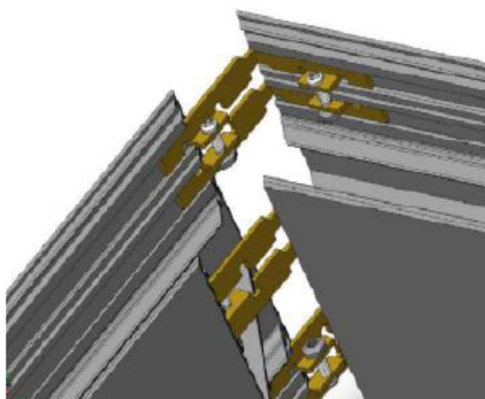

Connection:

90 degree connection: