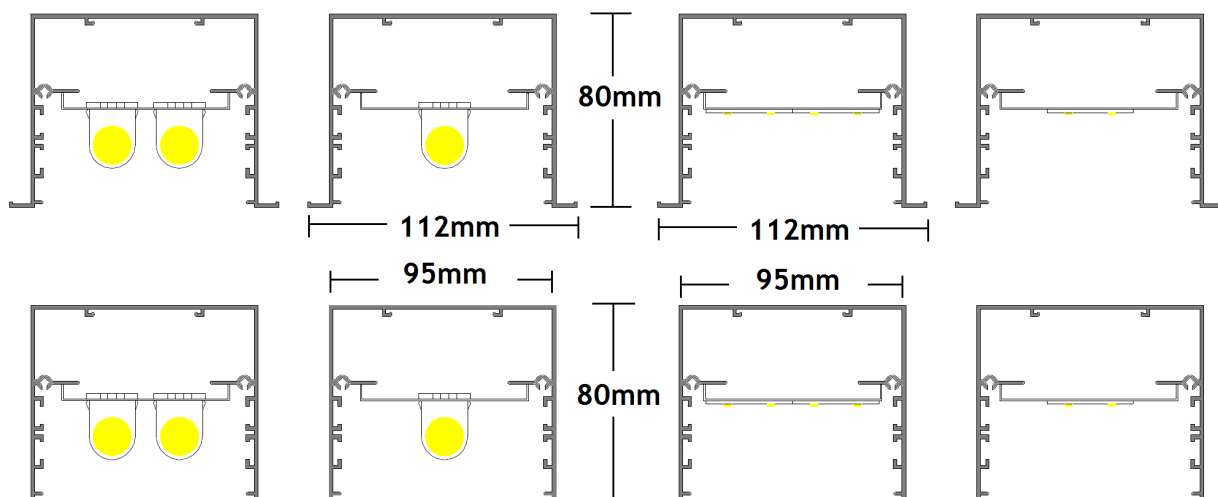

Accessories

End caps (aluminum die-casting),
mounting kits, blank parts,
straight connector, L, T & + shape connectors

Other specs

*IP20 rated *Products could be sold as materials non-assembled

*Linear system lengths @ any customers' demand, with either shadow-free solution or blank parts

Connections

Warranty

2 years for fixtures excluding light source and gears

Connection:

90 degree connection:

straight connection:

Specs for LED: (take recessed with trim for example)

(CRI: 80 above, optional color temperatures: 3000k/4000k/5000k/6000k)

Specs for T5 tubes: (take recessed with trim for example)

Size (mm)	system wattage (w)	remark
612*(95/112)*80	1*14w/2*14w	T5 version
912*(95/112)*80	1*21w/2*21w	T5 version
1212*(95/112)*80	1*28w/2*28w	T5 version
1512*(95/112)*80	1*35w/2*35w	T5 version

Cutout sizes @ the ceiling

Recessed with trim		Recessed TRIMLESS	
Fitting sizes(mm)	cutout hole size(mm)	Fitting sizes (mm)	cutout hole size (mm)
612*(95/112)*80	602*100	600*95*80	600*95
912*(95/112)*80	902*100	900*95*80	900*95
1212*(95/112)*80	1202*100	1200*95*80	1200*95
1512*(95/112)*80	1502*100	1500*95*80	1500*95