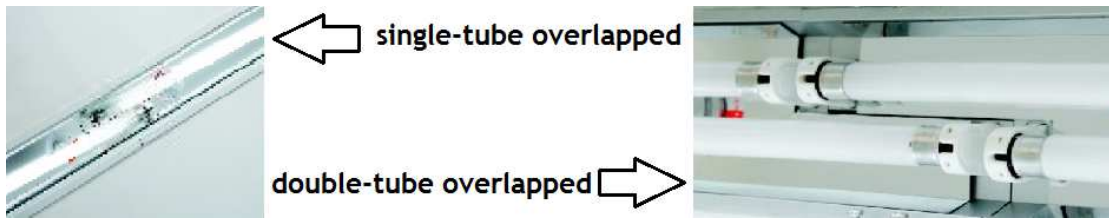

Cutout sizes @ the ceiling

Recessed with trim		Recessed TRIMLESS	
Fitting sizes(mm)	cutout hole size(mm)	Fitting sizes (mm)	cutout hole size (mm)
612*(95/112)*80	602*100	600*95*80	600*95
912*(95/112)*80	902*100	900*95*80	900*95
1212*(95/112)*80	1202*100	1200*95*80	1200*95
1512*(95/112)*80	1502*100	1500*95*80	1500*95

Optional diffusers for T5 tubes version:

How to achieve the shadow-free solution by adoption of T5 tubes?

T5 tubes overlapped at reasonable distance.

See below

Please contact us, in case you need customize other linear lighting fixtures