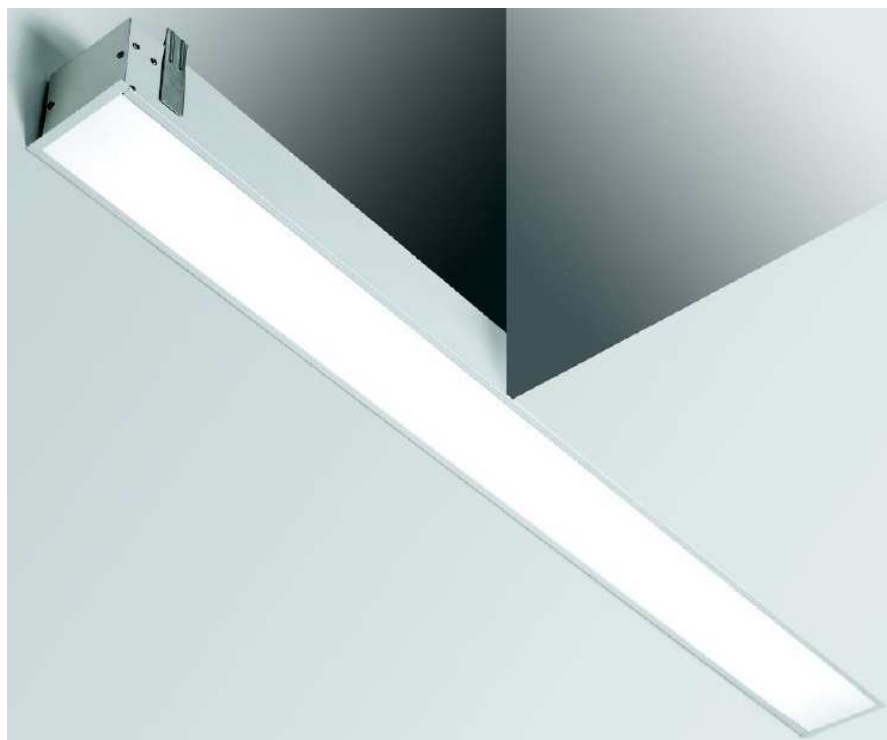

L21 (linear lighting fixture, recessed, with trim and trimless)

Features

simple design, comfortable performance

Applications

Commercial / Retail / Shops/Office/others

Finishing

Anodizing, silver gray,
white, black, etc.,
according to customers' color specimen.

Accessories

End caps (aluminum die-casting),
mounting kits, blank parts,
straight connector, L, T & + shape connectors

Other specs

*IP20 rated *Products could be sold as materials non-assembled

*Linear system lengths @ any customers' demand, with either shadow-free solution or blank parts