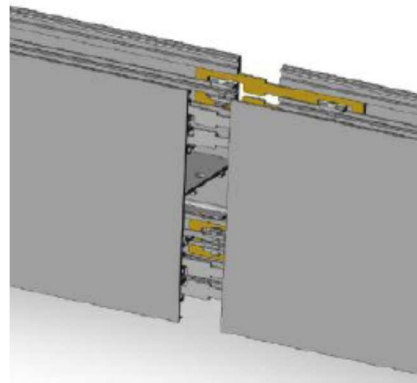

LED

T5 tubes:

up and down

down

up

up and down

down

up