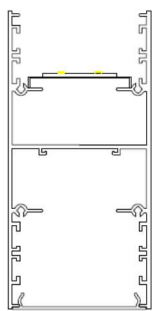

*IP20 rated

*Width: 68mm Height: 145mm **extrusions thickness: 2.0mm**, to prevent getting deformed

***Linear system lengths @ any customers' demand**, with either shadow-free solution or blank parts

***extrusion in one piece, not joint by upper and lower parts**

Warranty

2 years for fixtures excluding light source and gears

Connections

Project reference:

Connection:

90 degree connection:

straight connection:

LED

T5 tubes:

up and down

down

up

up and down

down

up

Specs for LED:

Specs for T5 tubes:

Size (mm)	system wattage (w)	remark
600*68*145	1*14w	either up or down lighting
600*68*145	2*14w	both up and down lighting
900*68*145	1*21w	either up or down lighting
900*68*145	2*21w	both up and down lighting
1200*68*145	1*28w	either up or down lighting
1200*68*145	2*28w	both up and down lighting
1500*68*145	1*35w	either up or down lighting
1500*68*145	2*35w	both up and down lighting