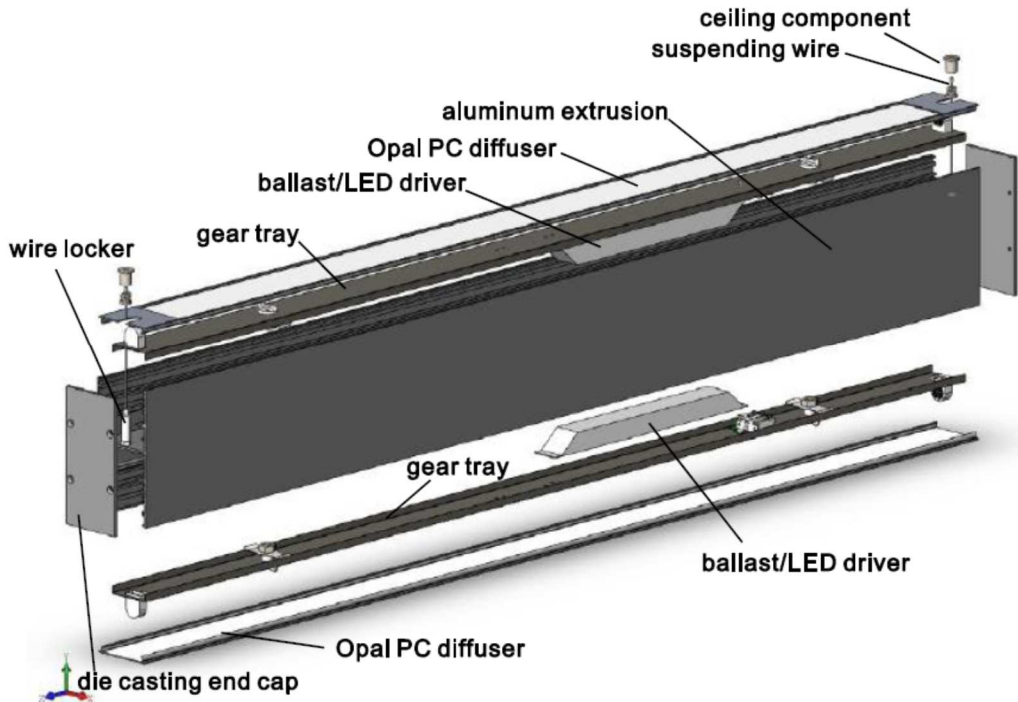

*IP20 rated

*Width: 68mm Height: 145mm **extrusions thickness: 2.0mm**, to prevent getting deformed

***Linear system lengths @ any customers' demand**, with either shadow-free solution or blank parts

***extrusion in one piece, not joint by upper and lower parts**

Warranty

2 years for fixtures excluding light source and gears

Connections

Project reference:

Connection:

90 degree connection:

straight connection:

LED

T5 tubes:

up and down

down

up

up and down

down

up

Specs for LED: