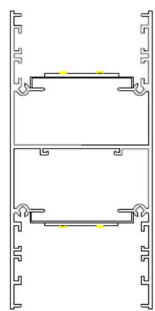

*IP20 rated

*Width: 68mm Height: 145mm **extrusions thickness: 2.0mm**, to prevent getting deformed

***Linear system lengths @ any customers' demand**, with either shadow-free solution or blank parts

***extrusion in one piece, not joint by upper and lower parts**

Warranty

2 years for fixtures excluding light source and gears

Connections

Project reference:

Connection:

90 degree connection:

straight connection:

LED

T5 tubes:

up and down

down

up

up and down

down

up

Specs for LED:

Specs for T5 tubes:

Size (mm)	system wattage (w)	remark
600*68*145	1*14w	either up or down lighting
600*68*145	2*14w	both up and down lighting
900*68*145	1*21w	either up or down lighting
900*68*145	2*21w	both up and down lighting
1200*68*145	1*28w	either up or down lighting
1200*68*145	2*28w	both up and down lighting
1500*68*145	1*35w	either up or down lighting
1500*68*145	2*35w	both up and down lighting