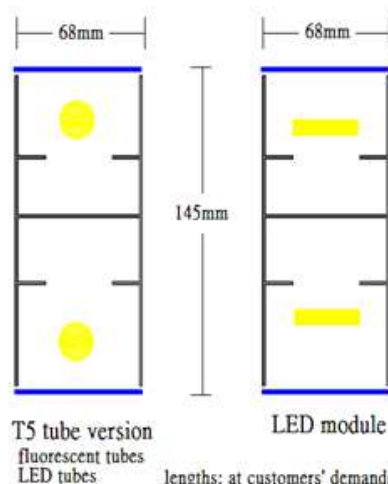

L15B (linear lighting fixtures @ customized lengths, up & down lighting solution)

optional lighting directions:

Features

High quality, fast installation

Easy maintenance

Material

Housing: Aluminum extrusions

*IP20 rated

*Width: 68mm Height: 145mm **extrusions thickness: 2.0mm**, to prevent getting deformed

***Linear system lengths @ any customers' demand**, with either shadow-free solution or blank parts

***extrusion in one piece, not joint by upper and lower parts**

(CRI: 80 above, optional color temperatures: 3000k/4000k/5000k/6000k)

Size (mm)	system wattage (w)	system lumen output (lm)
600*68*145	23.80	1666lm
600*68*145	31.60	2212lm
900*68*145	34.80	2436lm
900*68*145	47.40	3318lm
1200*68*145	46.40	3248lm
1200*68*145	63.20	4424lm
1500*68*145	58.00	4060lm
1500*68*145	79.00	5530lm

Specs for T5 tubes:

Size (mm)	system wattage (w)	remark
600*68*145	1*14w	either up or down lighting
600*68*145	2*14w	both up and down lighting
900*68*145	1*21w	either up or down lighting
900*68*145	2*21w	both up and down lighting
1200*68*145	1*28w	either up or down lighting
1200*68*145	2*28w	both up and down lighting
1500*68*145	1*35w	either up or down lighting
1500*68*145	2*35w	both up and down lighting