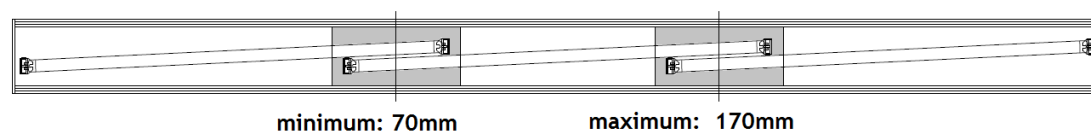

L15B (linear lighting fixtures @ customized lengths, up & down lighting solution)

optional lighting directions:

Features

High quality, fast installation

Easy maintenance

Material

Housing: Aluminum extrusions

Specs for T5 tubes:

Size (mm)	system wattage (w)	remark
600*68*145	1*14w	either up or down lighting
600*68*145	2*14w	both up and down lighting
900*68*145	1*21w	either up or down lighting
900*68*145	2*21w	both up and down lighting
1200*68*145	1*28w	either up or down lighting
1200*68*145	2*28w	both up and down lighting
1500*68*145	1*35w	either up or down lighting
1500*68*145	2*35w	both up and down lighting

Optional diffusers for T5 tubes version:

How to achieve the shadow-free solution by adoption of T5 tubes?

T5 tubes overlapped at reasonable distance.

See below

**Please contact us, in case you need develop and improve other linear lighting fixtures.**