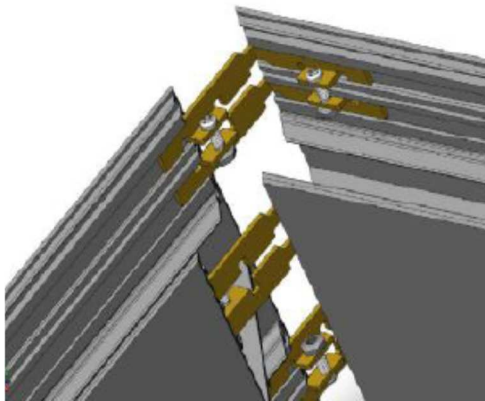

LED

T5 tubes:

up and down

down

up

up and down

down

up