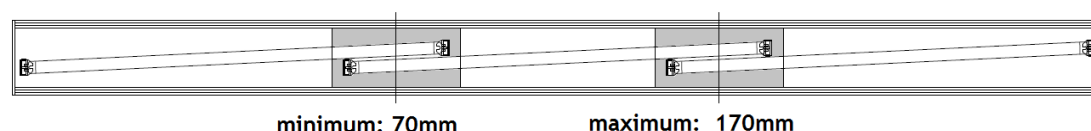

Please contact us, in case you need customize other linear lighting fixtures.