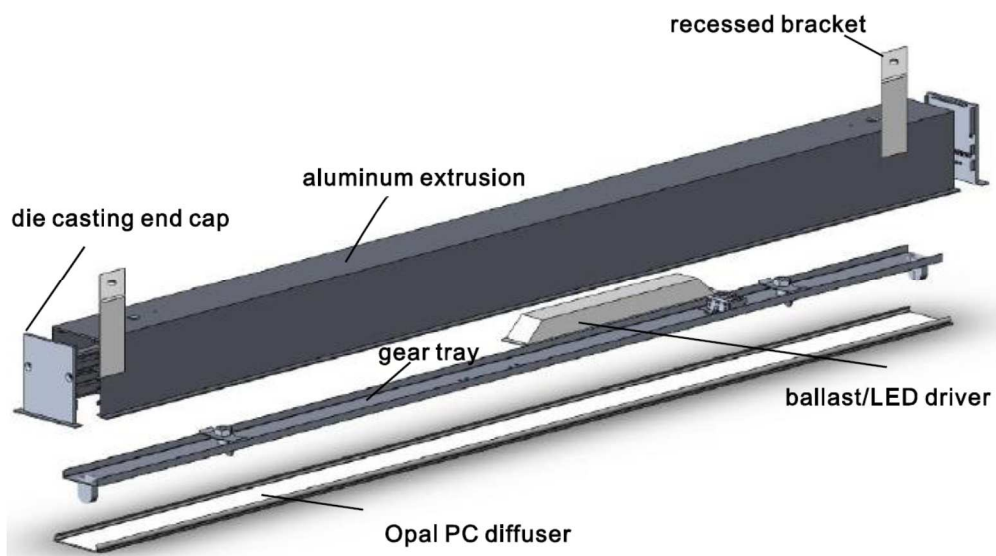

## L15A (linear lighting fixture, recessed with trim, width 68/86mm, height 80mm)