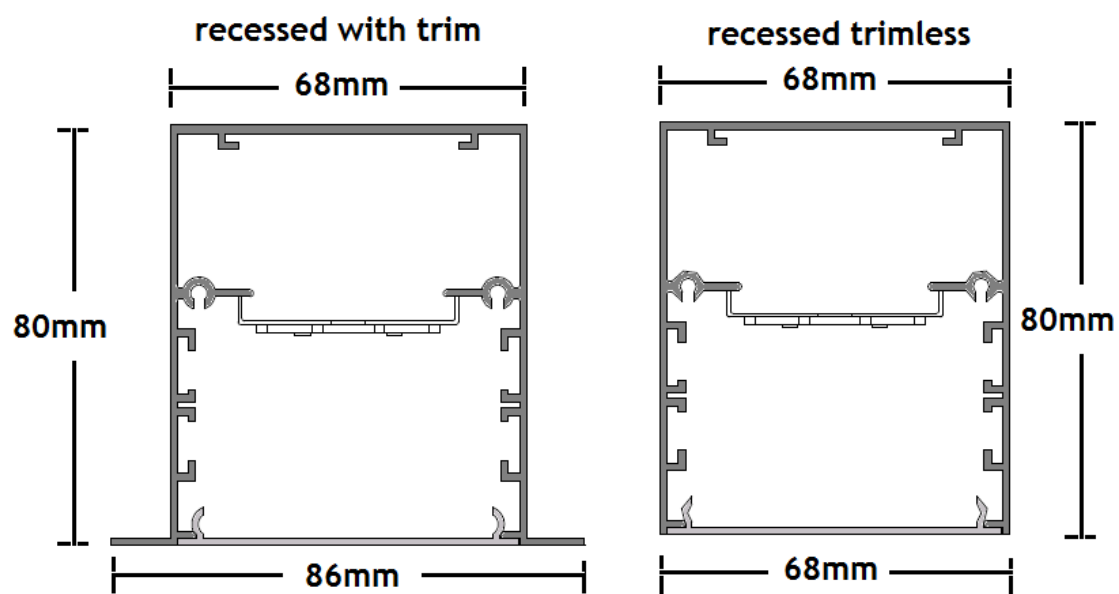

Connection:

90 degree connection: