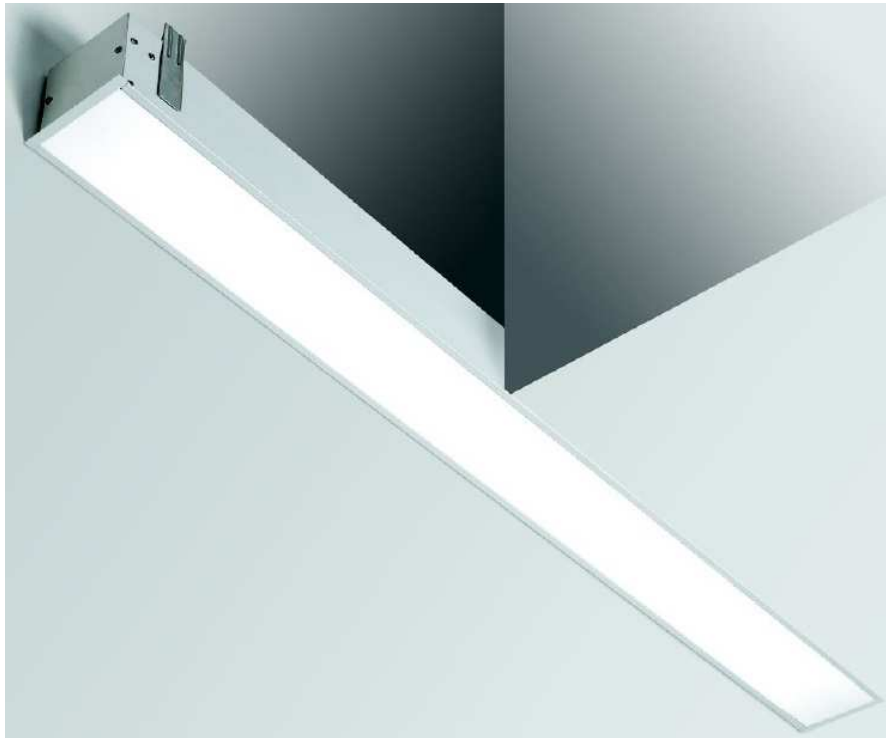

## L15A (linear lighting fixture, recessed with trim, width 68/86mm, height 80mm)

### Features

simple design, comfortable performance