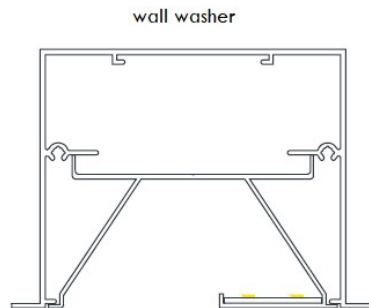

Pendant lights

**Surface mounted lights
(ceiling and wall surface mounted)**

L15A
width 68mm height 80mm

L21
width 95mm height 80mm

L15B
width 68mm height 145mm

L15c
width 68mm height 100mm

ceiling and wall
surface mounted

Recessed lights
With trim and trimless

L15A recessed with trim
width excluding trim size:68mm
width including trim size:86mm
height 80mm

L15A recessed trimless
width:68mm
height 80mm

L21 recessed with trim
width excluding trim size:95mm
width including trim size:112mm
height 80mm

L21 recessed trimless
width:68mm
height 80mm

Recessed wall washer
With trim and trimless

L21 recessed with trim
width excluding trim size:95mm
width including trim size:112mm
height 80mm

L21 recessed trimless
width:95mm
height 80mm