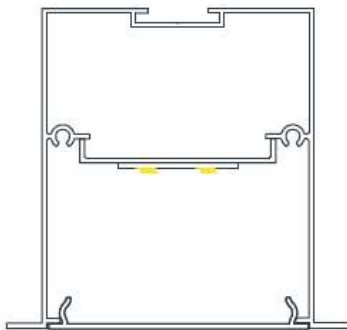

item codes

Wattages and lumen outputs

Please note:

Based on fitting length @ 600mm

This is system output @ stable status, not initial output from LEDs.

constant current	700mA		1050mA		1400mA	
item	wattage w	lumen output lm	wattage w	lumen output lm	wattage w	lumen output lm
L15a (68*80mm)	12.5	875	19.5	1,365	28.0	1,960
L15b (68*145mm)	25.0	1,750	39.0	2,730	56.0	3,920
L15c (68*100mm)	25.0	1,750	39.0	2,730	56.0	3,920
L21 (95*80mm)	12.5	875	19.5	1,365	28.0	1,960
L21 (95*80mm)	25.0	1,750	39.0	2,730	56.0	3,920
L21 wall washer (95*80mm)	12.5	1,250	19.5	1,950	28.0	2,800

Pendant lights

**Surface mounted lights
(ceiling and wall surface mounted)**

L15A
width 68mm height 80mm

L21
width 95mm height 80mm

L15B
width 68mm height 145mm

L15c
width 68mm height 100mm

ceiling and wall
surface mounted

Recessed lights
With trim and trimless

L15A recessed with trim
width excluding trim size:68mm
width including trim size:86mm
height 80mm

L15A recessed trimless
width:68mm
height 80mm

L21 recessed with trim
width excluding trim size:95mm
width including trim size:112mm
height 80mm

L21 recessed trimless
width:68mm
height 80mm

Recessed wall washer
With trim and trimless

L21 recessed with trim
width excluding trim size:95mm
width including trim size:112mm
height 80mm

L21 recessed trimless
width:95mm
height 80mm