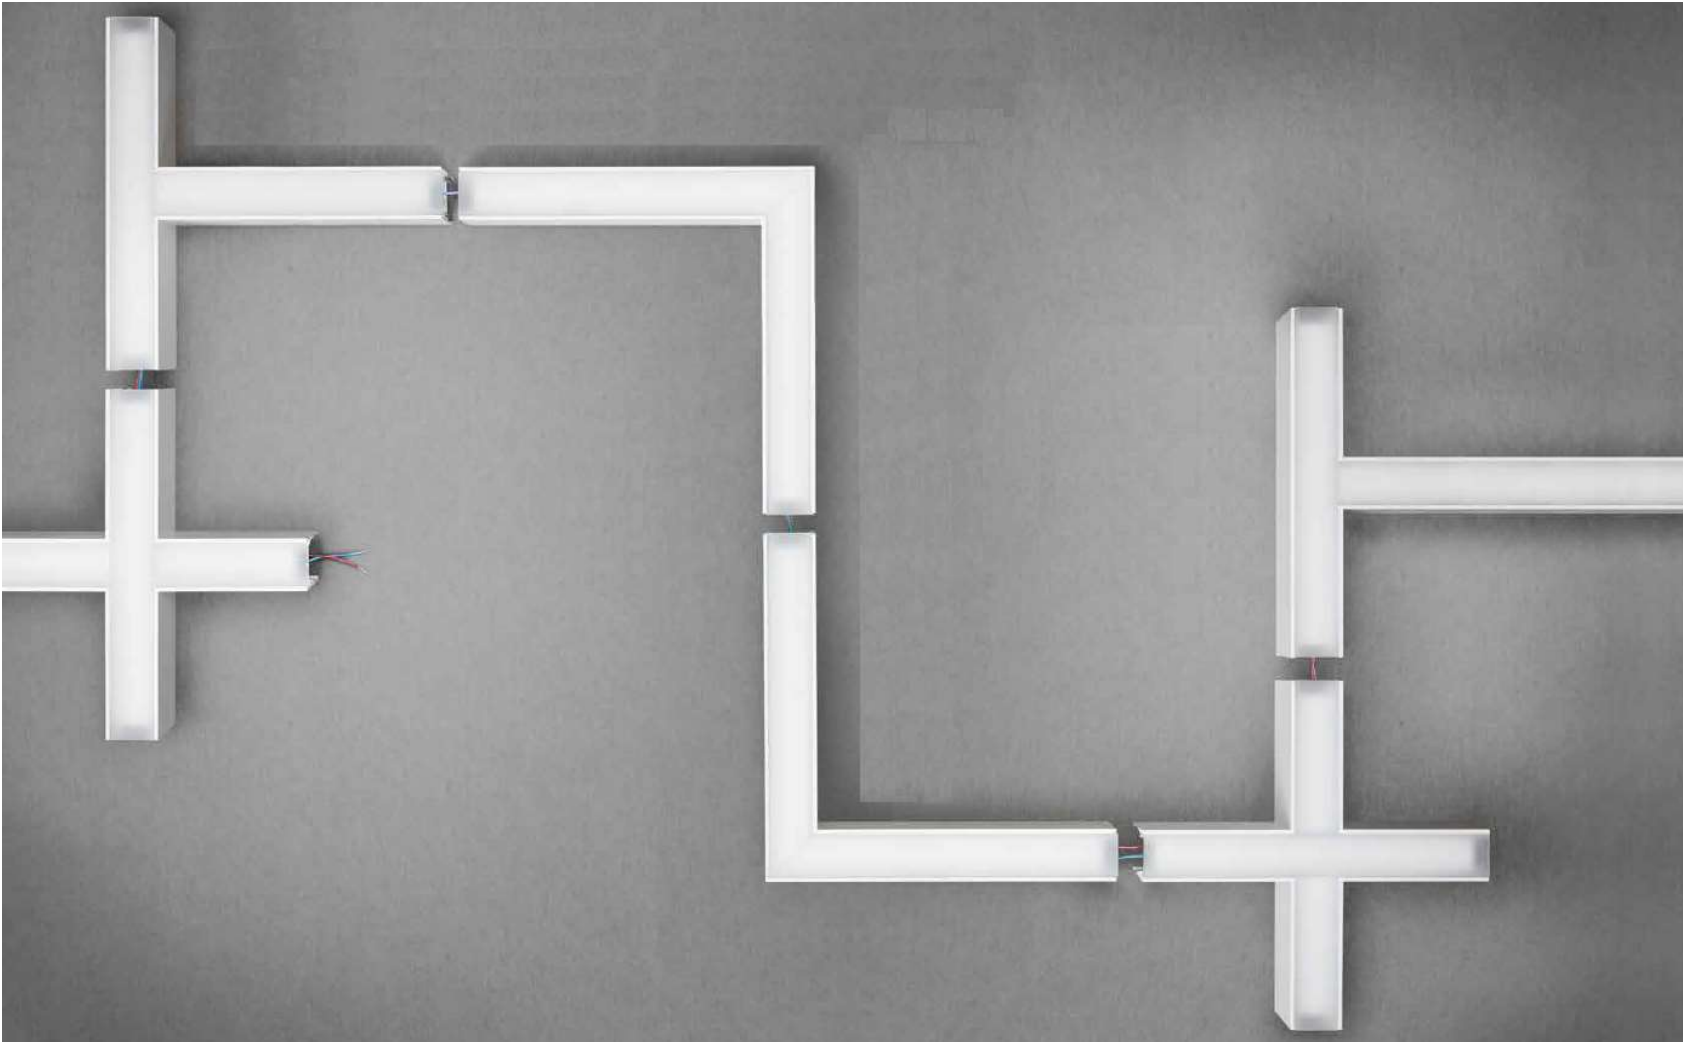

Recessed lights
With trim and trimless

L15A recessed with trim
width excluding trim size:68mm
width including trim size:86mm
height 80mm

L15A recessed trimless
width:68mm
height 80mm

L21 recessed with trim
width excluding trim size:95mm
width including trim size:112mm
height 80mm

L21 recessed trimless
width:68mm
height 80mm

Recessed wall washer
With trim and trimless

L21 recessed with trim
width excluding trim size:95mm
width including trim size:112mm
height 80mm

L21 recessed trimless
width:95mm
height 80mm

Connecting joints

LINEAR JOINTS

L JOINTS

Y JOINTS

T JOINTS

X JOINTS

Or other special joints

Developed on actual demands

Sizes of the joints
are subject to
entire lighting system.

Linear lighting systems and art.