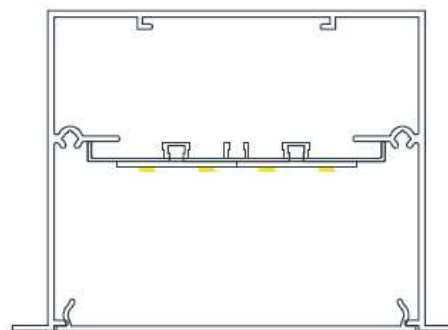

item codes

Wattages and lumen outputs

Please note:

Based on fitting length @ 600mm

This is system output @ stable status, not initial output from LEDs.

constant current	700mA		1050mA		1400mA	
item	wattage w	lumen output lm	wattage w	lumen output lm	wattage w	lumen output lm
L15a (68*80mm)	12.5	875	19.5	1,365	28.0	1,960
L15b (68*145mm)	25.0	1,750	39.0	2,730	56.0	3,920
L15c (68*100mm)	25.0	1,750	39.0	2,730	56.0	3,920
L21 (95*80mm)	12.5	875	19.5	1,365	28.0	1,960
L21 (95*80mm)	25.0	1,750	39.0	2,730	56.0	3,920
L21 wall washer (95*80mm)	12.5	1,250	19.5	1,950	28.0	2,800

Pendant lights

**Surface mounted lights
(ceiling and wall surface mounted)**

L15A
width 68mm height 80mm

L21
width 95mm height 80mm

L15B
width 68mm height 145mm

L15c
width 68mm height 100mm

ceiling and wall
surface mounted

Recessed lights
With trim and trimless

L15A recessed with trim
width excluding trim size:68mm
width including trim size:86mm
height 80mm

L15A recessed trimless
width:68mm
height 80mm

L21 recessed with trim
width excluding trim size:95mm
width including trim size:112mm
height 80mm

L21 recessed trimless
width:68mm
height 80mm

Recessed wall washer
With trim and trimless

L21 recessed with trim
width excluding trim size:95mm
width including trim size:112mm
height 80mm

L21 recessed trimless
width:95mm
height 80mm