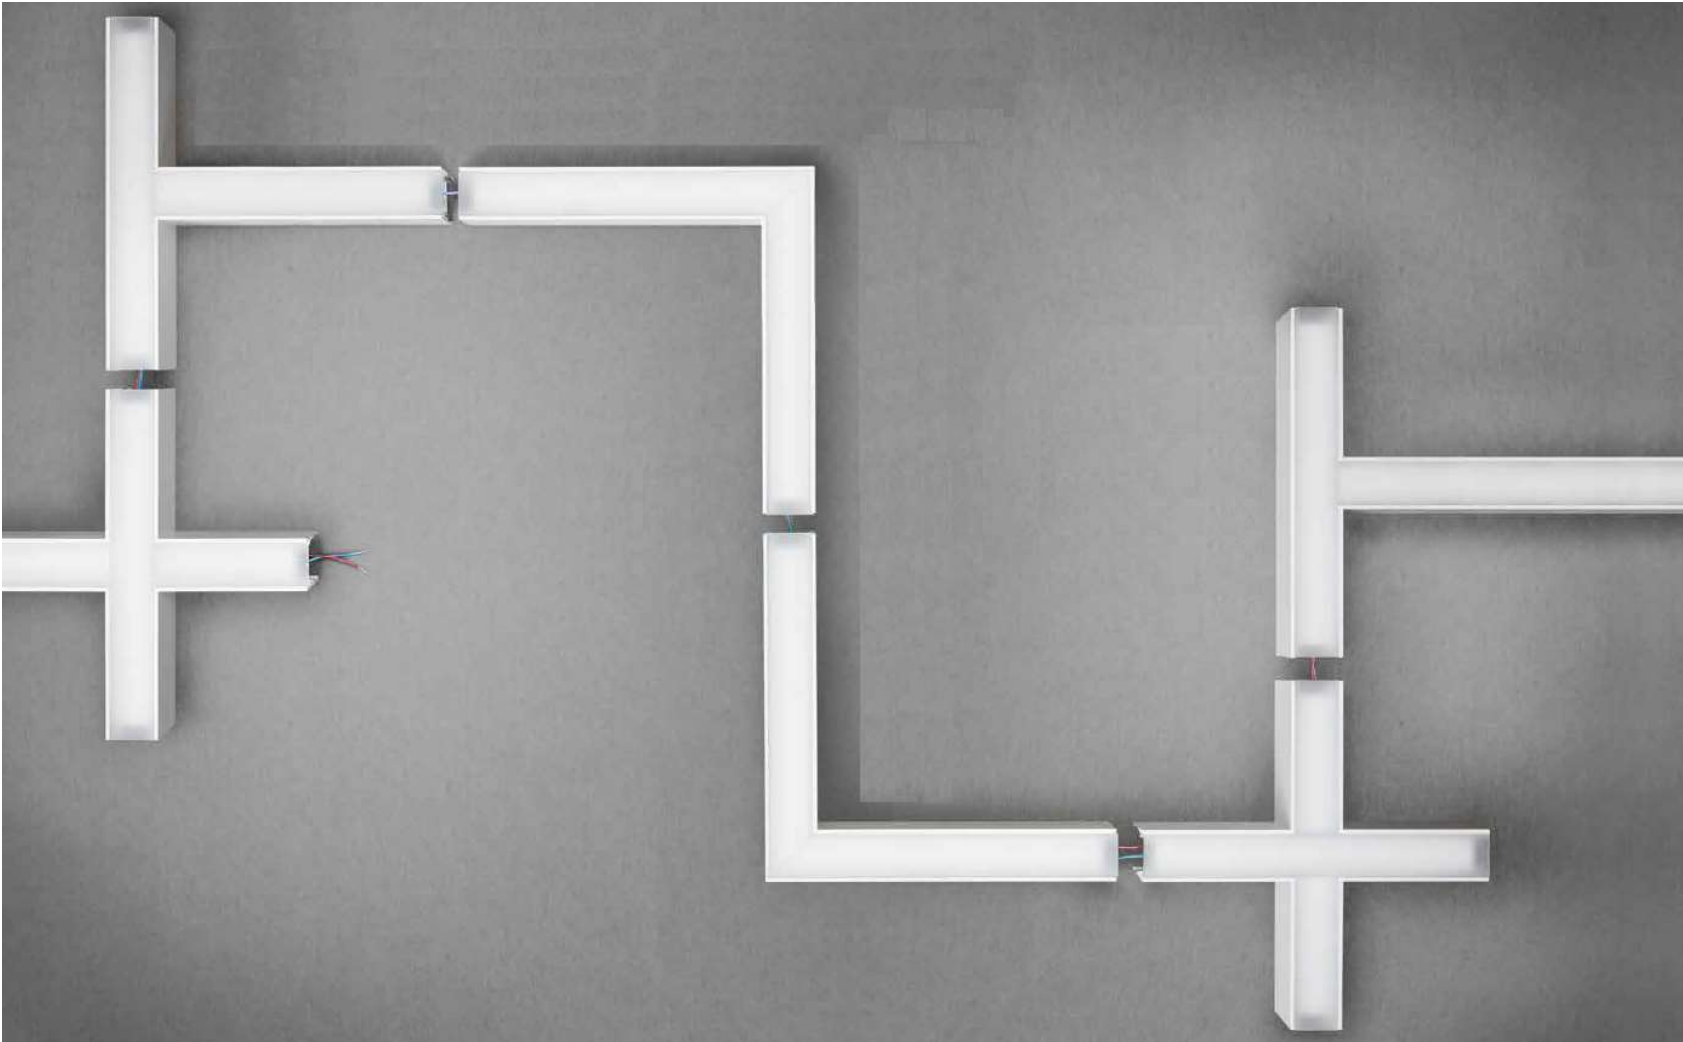

Recessed lights
With trim and trimless

L15A recessed with trim
width excluding trim size:68mm
width including trim size:86mm
height 80mm

L15A recessed trimless
width:68mm
height 80mm

L21 recessed with trim
width excluding trim size:95mm
width including trim size:112mm
height 80mm

L21 recessed trimless
width:68mm
height 80mm

Recessed wall washer
With trim and trimless

wall washer
L21 recessed with trim
width excluding trim size:95mm
width including trim size:112mm
height 80mm

wall washer
L21 recessed trimless
width:68mm
height 80mm

Connecting joints

LINEAR JOINTS

L JOINTS

Y JOINTS

T JOINTS

X JOINTS

Or other special joints

Developed on actual demands

Sizes of the joints
are subject to
entire lighting system.

Linear lighting systems and art.