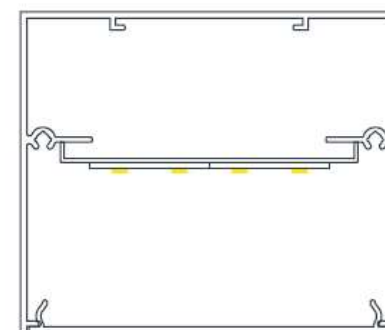

item codes

Wattages and lumen outputs

Please note:

Based on fitting length @ 600mm

This is system output @ stable status, not initial output from LEDs.

constant current	700mA		1050mA		1400mA	
item	wattage w	lumen output lm	wattage w	lumen output lm	wattage w	lumen output lm
L15a (68*80mm)	12.5	875	19.5	1,365	28.0	1,960
L15b (68*145mm)	25.0	1,750	39.0	2,730	56.0	3,920
L15c (68*100mm)	25.0	1,750	39.0	2,730	56.0	3,920
L21 (95*80mm)	12.5	875	19.5	1,365	28.0	1,960
L21 (95*80mm)	25.0	1,750	39.0	2,730	56.0	3,920
L21 wall washer (95*80mm)	12.5	1,250	19.5	1,950	28.0	2,800

Pendant lights

**Surface mounted lights
(ceiling and wall surface mounted)**

L15A
width 68mm height 80mm

L21
width 95mm height 80mm

L15B
width 68mm height 145mm

L15c
width 68mm height 100mm

ceiling and wall
surface mounted

Recessed lights
With trim and trimless

L15A recessed with trim
width excluding trim size:68mm
width including trim size:86mm
height 80mm

L15A recessed trimless
width:68mm
height 80mm

L21 recessed with trim
width excluding trim size:95mm
width including trim size:112mm
height 80mm

L21 recessed trimless
width:68mm
height 80mm

Recessed wall washer
With trim and trimless

L21 recessed with trim
width excluding trim size:95mm
width including trim size:112mm
height 80mm

L21 recessed trimless
width:95mm
height 80mm