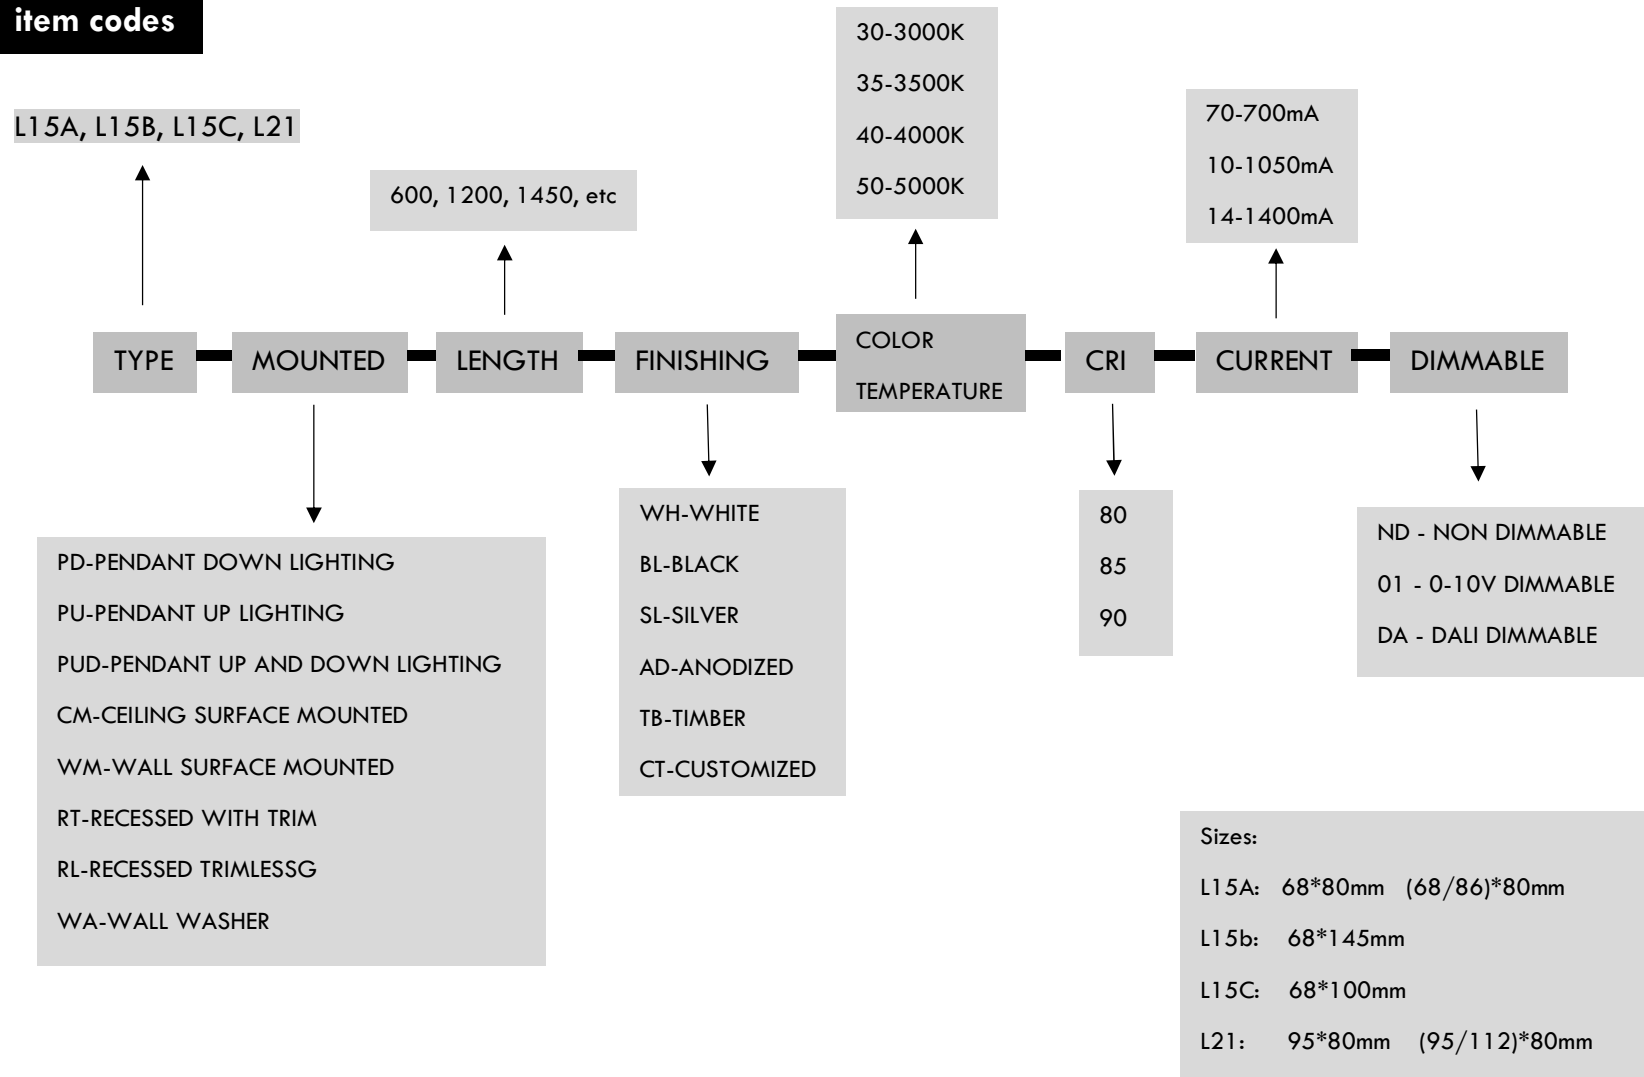

item codes

Wattages and lumen outputs

Please note:

Based on fitting length @ 600mm

This is system output @ stable status, not initial output from LEDs.

constant current	700mA		1050mA		1400mA	
item	wattage w	lumen output lm	wattage w	lumen output lm	wattage w	lumen output lm
L15a (68*80mm)	12.5	875	19.5	1,365	28.0	1,960
L15b (68*145mm)	25.0	1,750	39.0	2,730	56.0	3,920
L15c (68*100mm)	25.0	1,750	39.0	2,730	56.0	3,920
L21 (95*80mm)	12.5	875	19.5	1,365	28.0	1,960
L21 (95*80mm)	25.0	1,750	39.0	2,730	56.0	3,920
L21 wall washer (95*80mm)	12.5	1,250	19.5	1,950	28.0	2,800

Pendant lights

**Surface mounted lights
(ceiling and wall surface mounted)**

L15A
width 68mm height 80mm

L21
width 95mm height 80mm

L15B
width 68mm height 145mm

L15c
width 68mm height 100mm

ceiling and wall
surface mounted

Recessed lights
With trim and trimless

L15A recessed with trim
width excluding trim size:68mm
width including trim size:86mm
height 80mm

L15A recessed trimless
width:68mm
height 80mm

L21 recessed with trim
width excluding trim size:95mm
width including trim size:112mm
height 80mm

L21 recessed trimless
width:68mm
height 80mm

Recessed wall washer
With trim and trimless

L21 recessed with trim
width excluding trim size:95mm
width including trim size:112mm
height 80mm

L21 recessed trimless
width:95mm
height 80mm