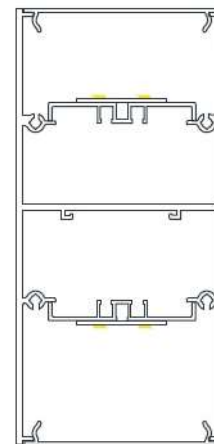

item codes

Wattages and lumen outputs

Please note:

Based on fitting length @ 600mm

This is system output @ stable status, not initial output from LEDs.

constant current	700mA		1050mA		1400mA	
item	wattage w	lumen output lm	wattage w	lumen output lm	wattage w	lumen output lm
L15a (68*80mm)	12.5	875	19.5	1,365	28.0	1,960
L15b (68*145mm)	25.0	1,750	39.0	2,730	56.0	3,920
L15c (68*100mm)	25.0	1,750	39.0	2,730	56.0	3,920
L21 (95*80mm)	12.5	875	19.5	1,365	28.0	1,960
L21 (95*80mm)	25.0	1,750	39.0	2,730	56.0	3,920
L21 wall washer (95*80mm)	12.5	1,250	19.5	1,950	28.0	2,800

Pendant lights

**Surface mounted lights
(ceiling and wall surface mounted)**

L15A
width 68mm height 80mm

L21
width 95mm height 80mm

L15B
width 68mm height 145mm

L15c
width 68mm height 100mm

ceiling and wall
surface mounted

Recessed lights
With trim and trimless

L15A recessed with trim
width excluding trim size:68mm
width including trim size:86mm
height 80mm

L15A recessed trimless
width:68mm
height 80mm

L21 recessed with trim
width excluding trim size:95mm
width including trim size:112mm
height 80mm

L21 recessed trimless
width:68mm
height 80mm

Recessed wall washer
With trim and trimless

L21 recessed with trim
width excluding trim size:95mm
width including trim size:112mm
height 80mm

L21 recessed trimless
width:95mm
height 80mm