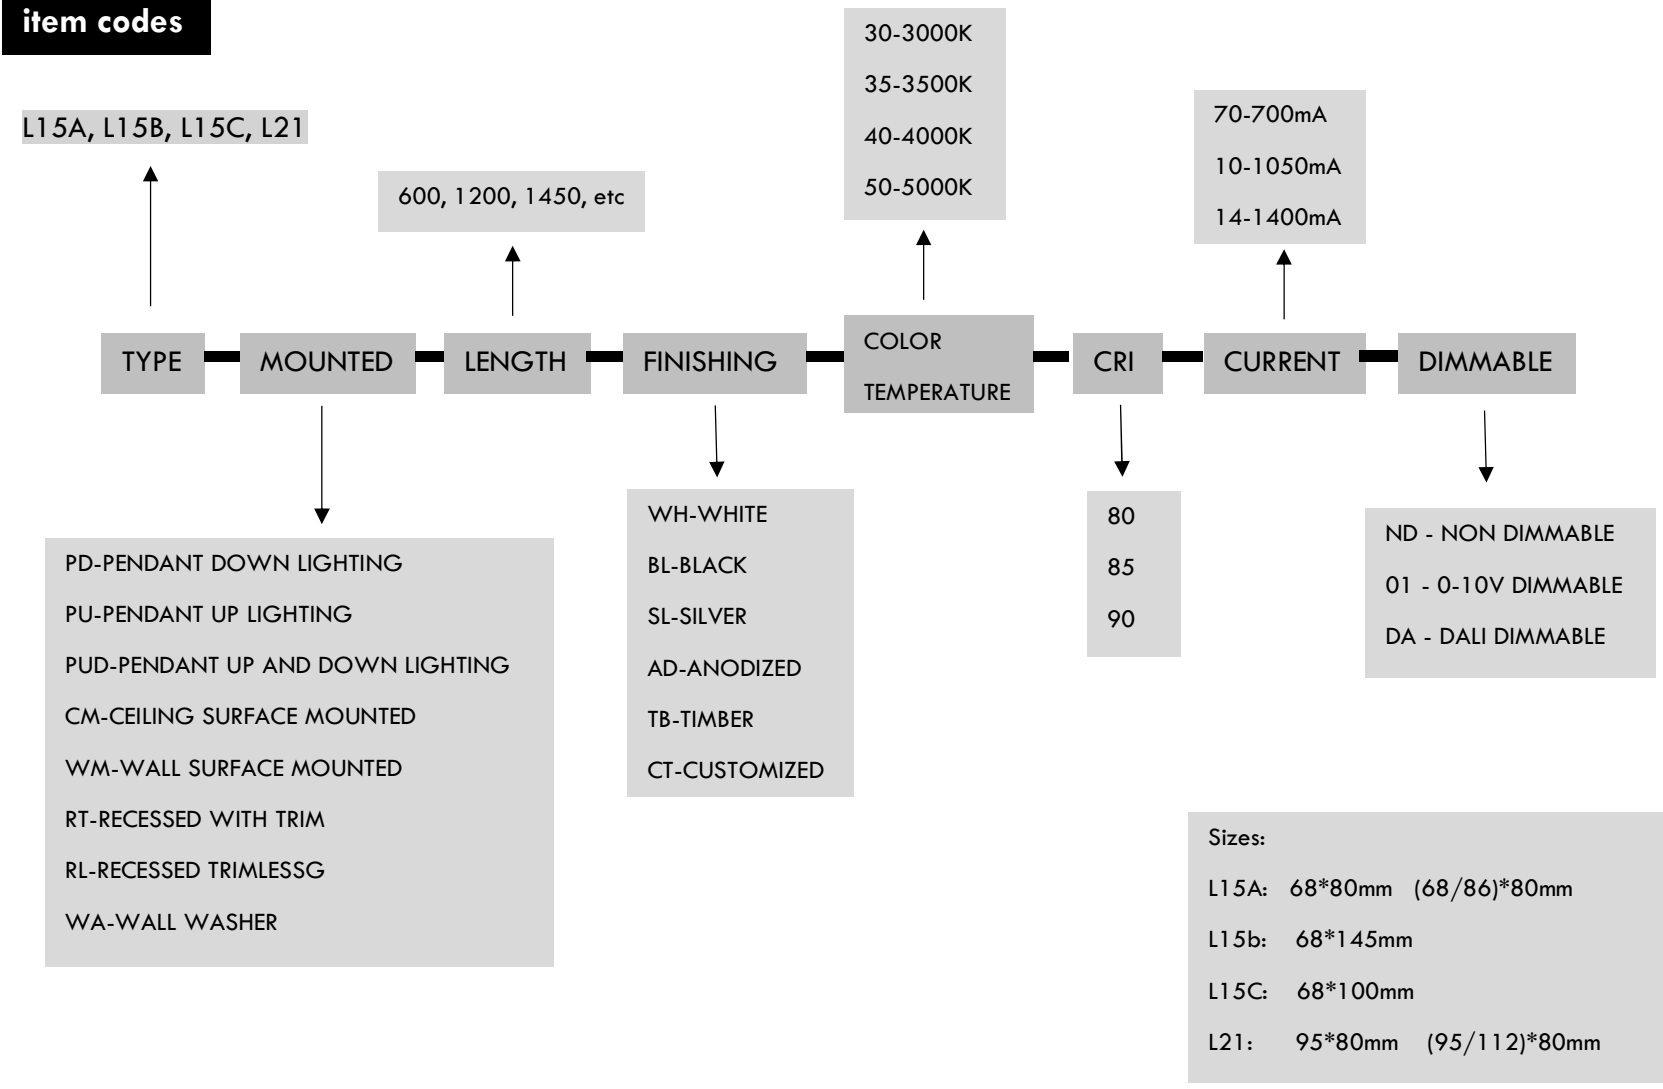

item codes

Wattages and lumen outputs

Please note:

Based on fitting length @ 600mm

This is system output @ stable status, not initial output from LEDs.

constant current	700mA		1050mA		1400mA	
item	wattage w	lumen output lm	wattage w	lumen output lm	wattage w	lumen output lm
L15a (68*80mm)	11	770	17	1,155	22	1,540
L15b (68*145mm)	22	1,540	33	2,310	44	3,080
L15c (68*100mm)	22	1,540	33	2,310	44	3,080
L21 (95*80mm)	11	770	17	1,155	22	1,540
L21 (95*80mm)	22	1,540	33	2,310	44	3,080
L21 wall washer (95*80mm)	11	1,100	17	1,650	22	2,200

Pendant lights

**Surface mounted lights
(ceiling and wall surface mounted)**

L15A
width 68mm height 80mm

L21
width 95mm height 80mm

L15B
width 68mm height 145mm

L15c
width 68mm height 100mm

ceiling and wall
surface mounted

Recessed lights
With trim and trimless

L15A recessed with trim
width excluding trim size:68mm
width including trim size:86mm
height 80mm

L15A recessed trimless
width:68mm
height 80mm

L21 recessed with trim
width excluding trim size:95mm
width including trim size:112mm
height 80mm

L21 recessed trimless
width:68mm
height 80mm

Recessed wall washer
With trim and trimless

wall washer
L21 recessed with trim
width excluding trim size:95mm
width including trim size:112mm
height 80mm

wall washer
L21 recessed trimless
width:68mm
height 80mm