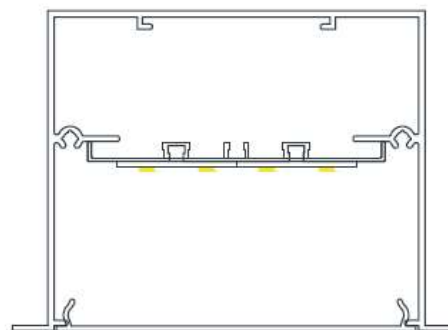

item codes

Wattages and lumen outputs

Please note:

Based on fitting length @ 600mm

This is system output @ stable status, not initial output from LEDs.

constant current	700mA		1050mA		1400mA	
item	wattage w	lumen output lm	wattage w	lumen output lm	wattage w	lumen output lm
L15a (68*80mm)	11	770	17	1,155	22	1,540
L15b (68*145mm)	22	1,540	33	2,310	44	3,080
L15c (68*100mm)	22	1,540	33	2,310	44	3,080
L21 (95*80mm)	11	770	17	1,155	22	1,540
L21 (95*80mm)	22	1,540	33	2,310	44	3,080
L21 wall washer (95*80mm)	11	1,100	17	1,650	22	2,200

Pendant lights

**Surface mounted lights
(ceiling and wall surface mounted)**

L15A
width 68mm height 80mm

L21
width 95mm height 80mm

L15B
width 68mm height 145mm

L15c
width 68mm height 100mm

ceiling and wall
surface mounted

Recessed lights
With trim and trimless

L15A recessed with trim
width excluding trim size:68mm
width including trim size:86mm
height 80mm

L15A recessed trimless
width:68mm
height 80mm

L21 recessed with trim
width excluding trim size:95mm
width including trim size:112mm
height 80mm

L21 recessed trimless
width:68mm
height 80mm

Recessed wall washer
With trim and trimless

wall washer
L21 recessed with trim
width excluding trim size:95mm
width including trim size:112mm
height 80mm

wall washer
L21 recessed trimless
width:68mm
height 80mm