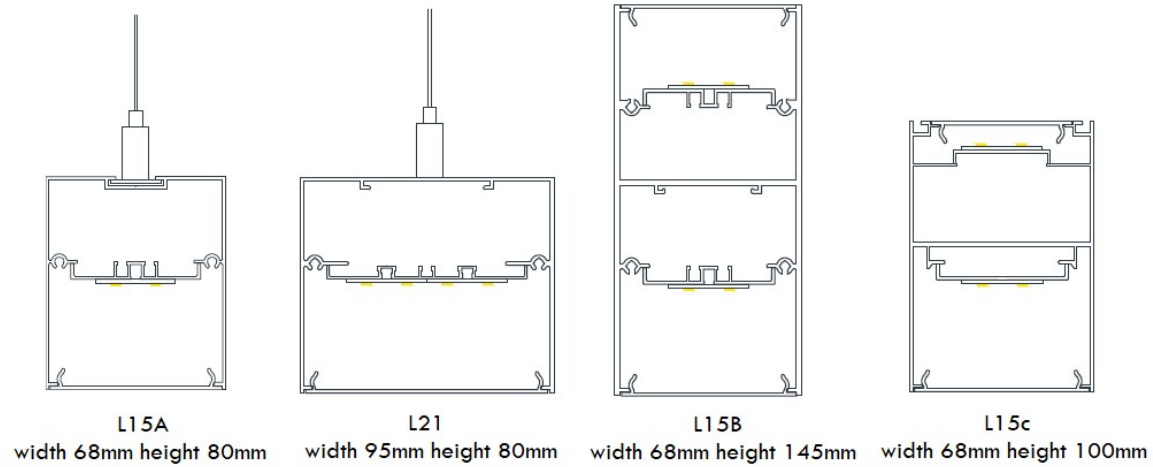

item codes

Wattages and lumen outputs

Please note:

Based on fitting length @ 600mm

This is system output @ stable status, not initial output from LEDs.

constant current	700mA		1050mA		1400mA	
item	wattage w	lumen output lm	wattage w	lumen output lm	wattage w	lumen output lm
L15a (68*80mm)	12.5	875	19.5	1,365	28.0	1,960
L15b (68*145mm)	25.0	1,750	39.0	2,730	56.0	3,920
L15c (68*100mm)	25.0	1,750	39.0	2,730	56.0	3,920
L21 (95*80mm)	12.5	875	19.5	1,365	28.0	1,960
L21 (95*80mm)	25.0	1,750	39.0	2,730	56.0	3,920
L21 wall washer (95*80mm)	12.5	1,250	19.5	1,950	28.0	2,800

Pendant lights

**Surface mounted lights
(ceiling and wall surface mounted)**

L15A
width 68mm height 80mm

L21
width 95mm height 80mm

L15B
width 68mm height 145mm

L15c
width 68mm height 100mm

ceiling and wall
surface mounted

Recessed lights
With trim and trimless

L15A recessed with trim
width excluding trim size:68mm
width including trim size:86mm
height 80mm

L15A recessed trimless
width:68mm
height 80mm

L21 recessed with trim
width excluding trim size:95mm
width including trim size:112mm
height 80mm

L21 recessed trimless
width:68mm
height 80mm

Recessed wall washer
With trim and trimless

L21 recessed with trim
width excluding trim size:95mm
width including trim size:112mm
height 80mm

L21 recessed trimless
width:95mm
height 80mm