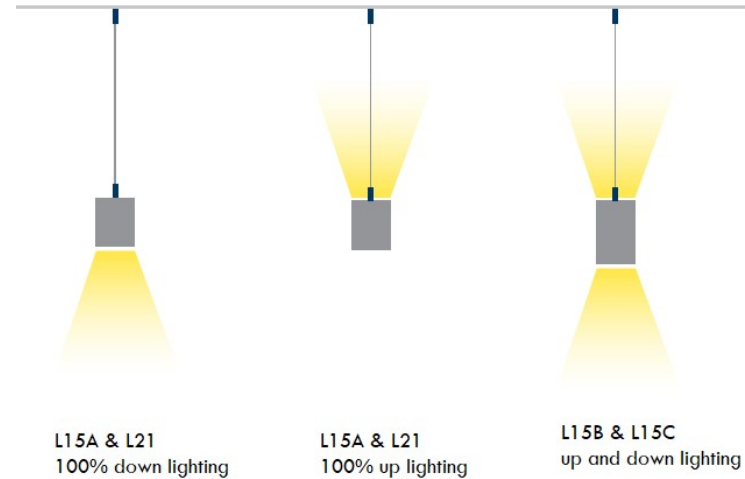

item codes

Wattages and lumen outputs

Please note:

Based on fitting length @ 600mm

This is system output @ stable status, not initial output from LEDs.

constant current	700mA		1050mA		1400mA	
item	wattage w	lumen output lm	wattage w	lumen output lm	wattage w	lumen output lm
L15a (68*80mm)	11	770	17	1,155	22	1,540
L15b (68*145mm)	22	1,540	33	2,310	44	3,080
L15c (68*100mm)	22	1,540	33	2,310	44	3,080
L21 (95*80mm)	11	770	17	1,155	22	1,540
L21 (95*80mm)	22	1,540	33	2,310	44	3,080
L21 wall washer (95*80mm)	11	1,100	17	1,650	22	2,200

Pendant lights

**Surface mounted lights
(ceiling and wall surface mounted)**

L15A
width 68mm height 80mm

L21
width 95mm height 80mm

L15B
width 68mm height 145mm

L15c
width 68mm height 100mm

ceiling and wall
surface mounted

Recessed lights
With trim and trimless

L15A recessed with trim
width excluding trim size:68mm
width including trim size:86mm
height 80mm

L15A recessed trimless
width:68mm
height 80mm

L21 recessed with trim
width excluding trim size:95mm
width including trim size:112mm
height 80mm