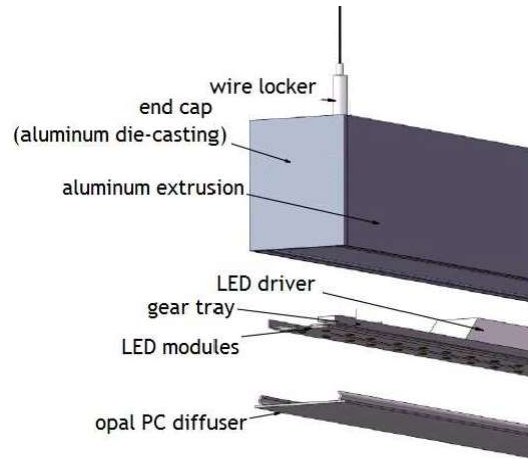

Wattages and lumen outputs

Please note:

Based on fitting length @ 600mm

This is system output @ stable status, not initial output from LEDs.

constant current	700mA		1050mA		1400mA	
item	wattage w	lumen output lm	wattage w	lumen output lm	wattage w	lumen output lm
L15a (68*80mm)	11	770	17	1,155	22	1,540
L15b (68*145mm)	22	1,540	33	2,310	44	3,080
L15c (68*100mm)	22	1,540	33	2,310	44	3,080
L21 (95*80mm)	11	770	17	1,155	22	1,540
L21 (95*80mm)	22	1,540	33	2,310	44	3,080
L21 wall washer (95*80mm)	11	1,100	17	1,650	22	2,200

Pendant lights