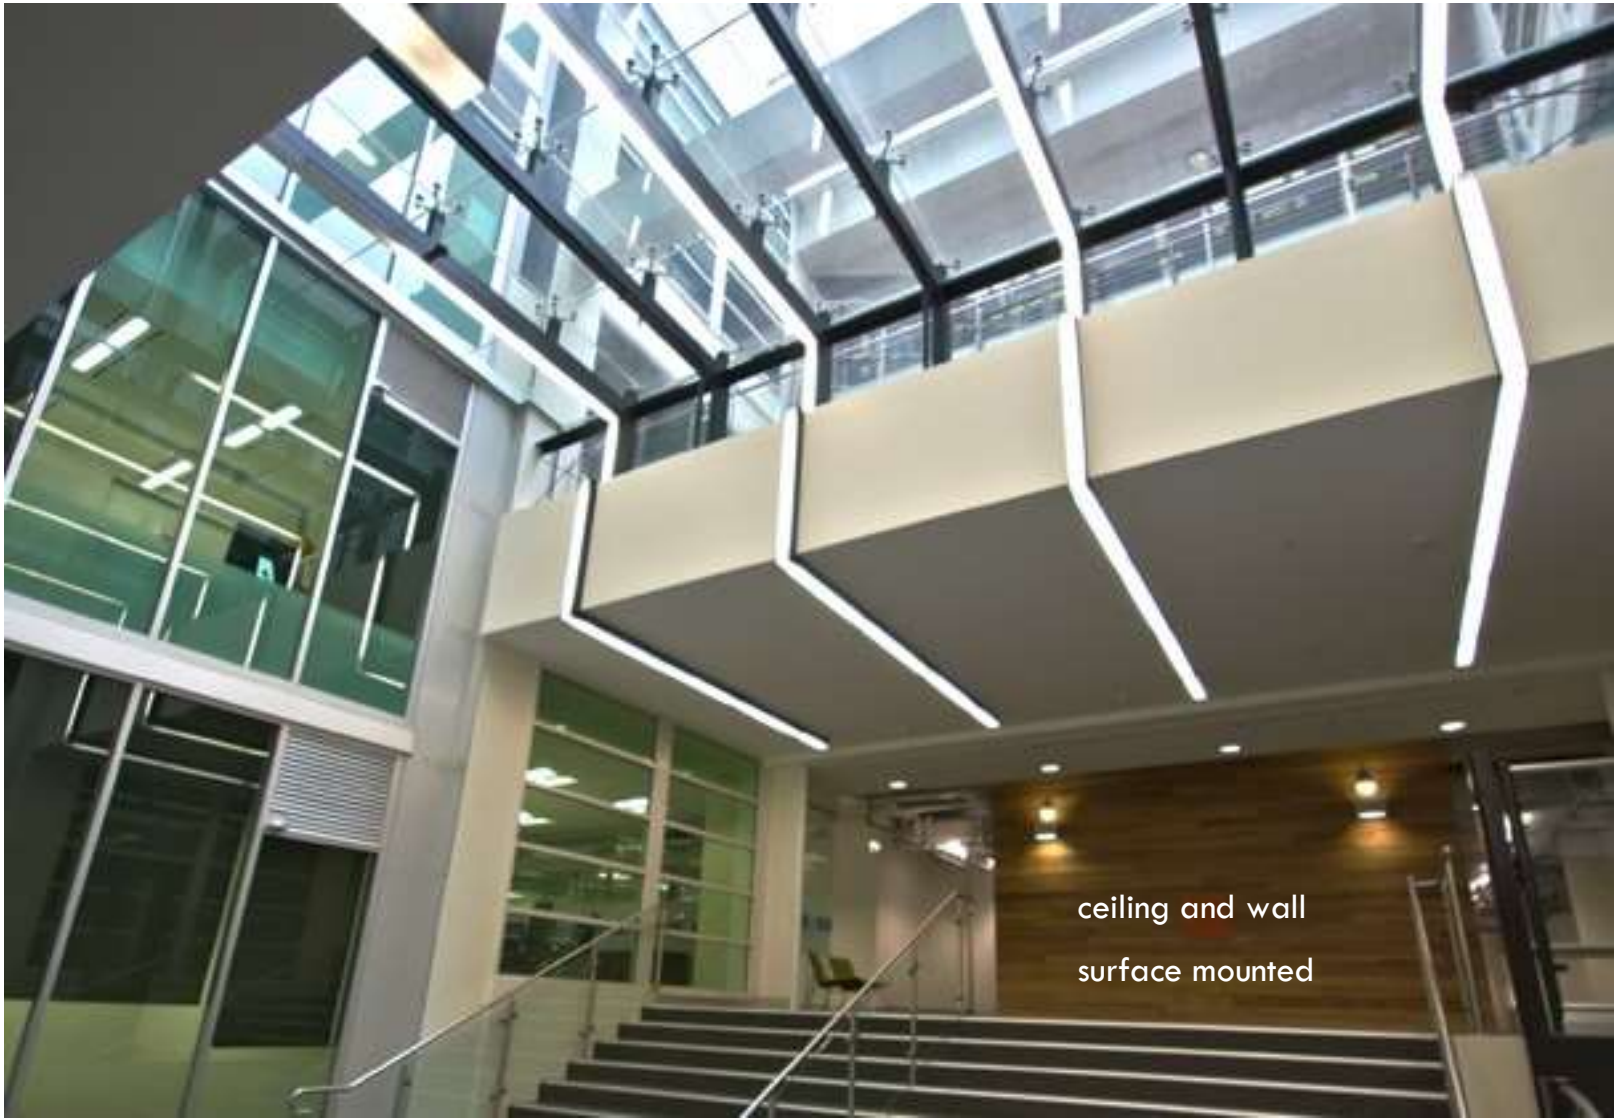

ceiling and wall
surface mounted