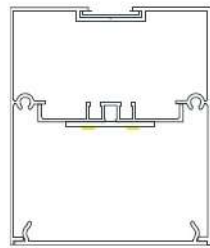

item codes

Wattages and lumen outputs

Please note:

Based on fitting length @ 600mm

This is system output @ stable status, not initial output from LEDs.

constant current	700mA		1050mA		1400mA	
item	wattage w	lumen output lm	wattage w	lumen output lm	wattage w	lumen output lm
L15a (68*80mm)	11	770	17	1,155	22	1,540
L15b (68*145mm)	22	1,540	33	2,310	44	3,080
L15c (68*100mm)	22	1,540	33	2,310	44	3,080
L21 (95*80mm)	11	770	17	1,155	22	1,540
L21 (95*80mm)	22	1,540	33	2,310	44	3,080
L21 wall washer (95*80mm)	11	1,100	17	1,650	22	2,200

Pendant lights

**Surface mounted lights
(ceiling and wall surface mounted)**

L15A
width 68mm height 80mm

L21
width 95mm height 80mm

L15B
width 68mm height 145mm

L15c
width 68mm height 100mm

ceiling and wall
surface mounted

Recessed lights
With trim and trimless

L15A recessed with trim
width excluding trim size:68mm
width including trim size:86mm
height 80mm

L15A recessed trimless
width:68mm
height 80mm

L21 recessed with trim
width excluding trim size:95mm
width including trim size:112mm
height 80mm

L21 recessed trimless
width:68mm
height 80mm

Recessed wall washer
With trim and trimless

wall washer
L21 recessed with trim
width excluding trim size:95mm
width including trim size:112mm
height 80mm

wall washer
L21 recessed trimless
width:68mm
height 80mm