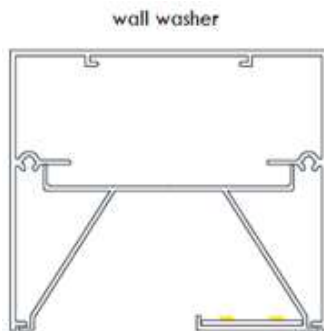

Pendant lights

**Surface mounted lights
(ceiling and wall surface mounted)**

L15A
width 68mm height 80mm

L21
width 95mm height 80mm

L15B
width 68mm height 145mm

L15c
width 68mm height 100mm

ceiling and wall
surface mounted

Recessed lights
With trim and trimless

L15A recessed with trim
width excluding trim size:68mm
width including trim size:86mm
height 80mm

L15A recessed trimless
width:68mm
height 80mm

L21 recessed with trim
width excluding trim size:95mm
width including trim size:112mm
height 80mm

L21 recessed trimless
width:68mm
height 80mm

Recessed wall washer
With trim and trimless

L21 recessed with trim
width excluding trim size:95mm
width including trim size:112mm
height 80mm

L21 recessed trimless
width:95mm
height 80mm