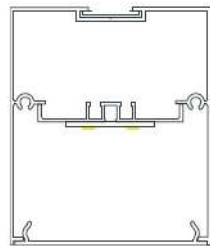

item codes

Wattages and lumen outputs

Please note:

Based on fitting length @ 600mm

This is system output @ stable status, not initial output from LEDs.

constant current	700mA		1050mA		1400mA	
item	wattage w	lumen output lm	wattage w	lumen output lm	wattage w	lumen output lm
L15a (68*80mm)	12.5	875	19.5	1,365	28.0	1,960
L15b (68*145mm)	25.0	1,750	39.0	2,730	56.0	3,920
L15c (68*100mm)	25.0	1,750	39.0	2,730	56.0	3,920
L21 (95*80mm)	12.5	875	19.5	1,365	28.0	1,960
L21 (95*80mm)	25.0	1,750	39.0	2,730	56.0	3,920
L21 wall washer (95*80mm)	12.5	1,250	19.5	1,950	28.0	2,800

Pendant lights

**Surface mounted lights
(ceiling and wall surface mounted)**

L15A
width 68mm height 80mm

L21
width 95mm height 80mm

L15B
width 68mm height 145mm

L15c
width 68mm height 100mm

ceiling and wall
surface mounted

Recessed lights
With trim and trimless

L15A recessed with trim
width excluding trim size:68mm
width including trim size:86mm
height 80mm

L15A recessed trimless
width:68mm
height 80mm

L21 recessed with trim
width excluding trim size:95mm
width including trim size:112mm
height 80mm

L21 recessed trimless
width:68mm
height 80mm

Recessed wall washer
With trim and trimless

L21 recessed with trim
width excluding trim size:95mm
width including trim size:112mm
height 80mm

L21 recessed trimless
width:95mm
height 80mm