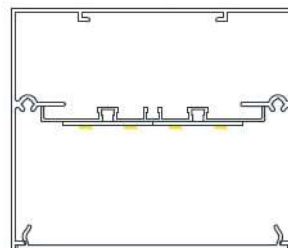

item codes

Wattages and lumen outputs

Please note:

Based on fitting length @ 600mm

This is system output @ stable status, not initial output from LEDs.

constant current	700mA		1050mA		1400mA	
item	wattage w	lumen output lm	wattage w	lumen output lm	wattage w	lumen output lm
L15a (68*80mm)	11	770	17	1,155	22	1,540
L15b (68*145mm)	22	1,540	33	2,310	44	3,080
L15c (68*100mm)	22	1,540	33	2,310	44	3,080
L21 (95*80mm)	11	770	17	1,155	22	1,540
L21 (95*80mm)	22	1,540	33	2,310	44	3,080
L21 wall washer (95*80mm)	11	1,100	17	1,650	22	2,200

Pendant lights

**Surface mounted lights
(ceiling and wall surface mounted)**

L15A
width 68mm height 80mm

L21
width 95mm height 80mm

L15B
width 68mm height 145mm

L15c
width 68mm height 100mm

ceiling and wall
surface mounted

Recessed lights
With trim and trimless

L15A recessed with trim
width excluding trim size:68mm
width including trim size:86mm
height 80mm

L15A recessed trimless
width:68mm
height 80mm

L21 recessed with trim
width excluding trim size:95mm
width including trim size:112mm
height 80mm

L21 recessed trimless
width:68mm
height 80mm

Recessed wall washer
With trim and trimless

wall washer
L21 recessed with trim
width excluding trim size:95mm
width including trim size:112mm
height 80mm

wall washer
L21 recessed trimless
width:68mm
height 80mm