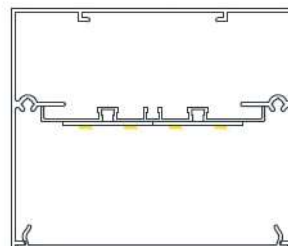

item codes

Wattages and lumen outputs

Please note:

Based on fitting length @ 600mm

This is system output @ stable status, not initial output from LEDs.

constant current	700mA		1050mA		1400mA	
item	wattage w	lumen output lm	wattage w	lumen output lm	wattage w	lumen output lm
L15a (68*80mm)	12.5	875	19.5	1,365	28.0	1,960
L15b (68*145mm)	25.0	1,750	39.0	2,730	56.0	3,920
L15c (68*100mm)	25.0	1,750	39.0	2,730	56.0	3,920
L21 (95*80mm)	12.5	875	19.5	1,365	28.0	1,960
L21 (95*80mm)	25.0	1,750	39.0	2,730	56.0	3,920
L21 wall washer (95*80mm)	12.5	1,250	19.5	1,950	28.0	2,800

Pendant lights

**Surface mounted lights
(ceiling and wall surface mounted)**

L15A
width 68mm height 80mm

L21
width 95mm height 80mm

L15B
width 68mm height 145mm

L15c
width 68mm height 100mm

ceiling and wall
surface mounted

Recessed lights
With trim and trimless

L15A recessed with trim
width excluding trim size:68mm
width including trim size:86mm
height 80mm

L15A recessed trimless
width:68mm
height 80mm

L21 recessed with trim
width excluding trim size:95mm
width including trim size:112mm
height 80mm

L21 recessed trimless
width:68mm
height 80mm

Recessed wall washer
With trim and trimless

L21 recessed with trim
width excluding trim size:95mm
width including trim size:112mm
height 80mm

L21 recessed trimless
width:95mm
height 80mm