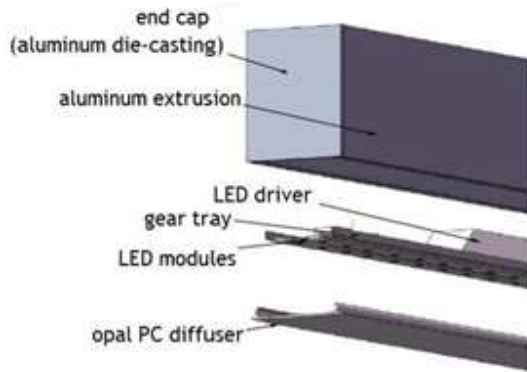

item codes

Wattages and lumen outputs

Please note:

Based on fitting length @ 600mm

This is system output @ stable status, not initial output from LEDs.

constant current	700mA		1050mA		1400mA	
item	wattage w	lumen output lm	wattage w	lumen output lm	wattage w	lumen output lm
L15a (68*80mm)	11	770	17	1,155	22	1,540
L15b (68*145mm)	22	1,540	33	2,310	44	3,080
L15c (68*100mm)	22	1,540	33	2,310	44	3,080
L21 (95*80mm)	11	770	17	1,155	22	1,540
L21 (95*80mm)	22	1,540	33	2,310	44	3,080
L21 wall washer (95*80mm)	11	1,100	17	1,650	22	2,200

Pendant lights

**Surface mounted lights
(ceiling and wall surface mounted)**

L15A
width 68mm height 80mm

L21
width 95mm height 80mm

L15B
width 68mm height 145mm

L15c
width 68mm height 100mm

ceiling and wall
surface mounted