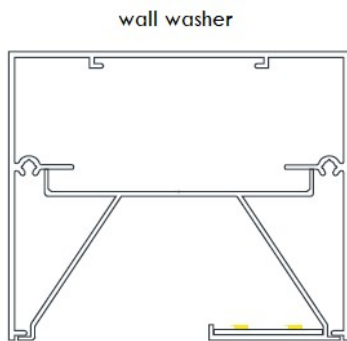

Pendant lights

**Surface mounted lights
(ceiling and wall surface mounted)**

L15A
width 68mm height 80mm

L21
width 95mm height 80mm

L15B
width 68mm height 145mm

L15c
width 68mm height 100mm

ceiling and wall
surface mounted

Recessed lights
With trim and trimless

L15A recessed with trim
width excluding trim size:68mm
width including trim size:86mm
height 80mm

L15A recessed trimless
width:68mm
height 80mm

L21 recessed with trim
width excluding trim size:95mm
width including trim size:112mm
height 80mm

L21 recessed trimless
width:68mm
height 80mm

Recessed wall washer
With trim and trimless

wall washer
L21 recessed with trim
width excluding trim size:95mm
width including trim size:112mm
height 80mm

wall washer
L21 recessed trimless
width:68mm
height 80mm