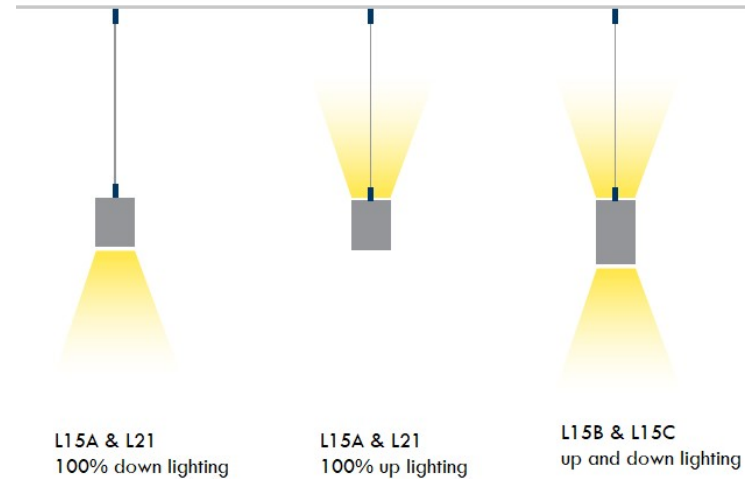

item codes

Wattages and lumen outputs

Please note:

Based on fitting length @ 600mm

This is system output @ stable status, not initial output from LEDs.

constant current	700mA		1050mA		1400mA	
item	wattage w	lumen output lm	wattage w	lumen output lm	wattage w	lumen output lm
L15a (68*80mm)	12.5	875	19.5	1,365	28.0	1,960
L15b (68*145mm)	25.0	1,750	39.0	2,730	56.0	3,920
L15c (68*100mm)	25.0	1,750	39.0	2,730	56.0	3,920
L21 (95*80mm)	12.5	875	19.5	1,365	28.0	1,960
L21 (95*80mm)	25.0	1,750	39.0	2,730	56.0	3,920
L21 wall washer (95*80mm)	12.5	1,250	19.5	1,950	28.0	2,800

Pendant lights

**Surface mounted lights
(ceiling and wall surface mounted)**

L15A
width 68mm height 80mm

L21
width 95mm height 80mm

L15B
width 68mm height 145mm

L15c
width 68mm height 100mm

ceiling and wall
surface mounted

Recessed lights
With trim and trimless

L15A recessed with trim
width excluding trim size:68mm
width including trim size:86mm
height 80mm

L15A recessed trimless
width:68mm
height 80mm

L21 recessed with trim
width excluding trim size:95mm
width including trim size:112mm
height 80mm