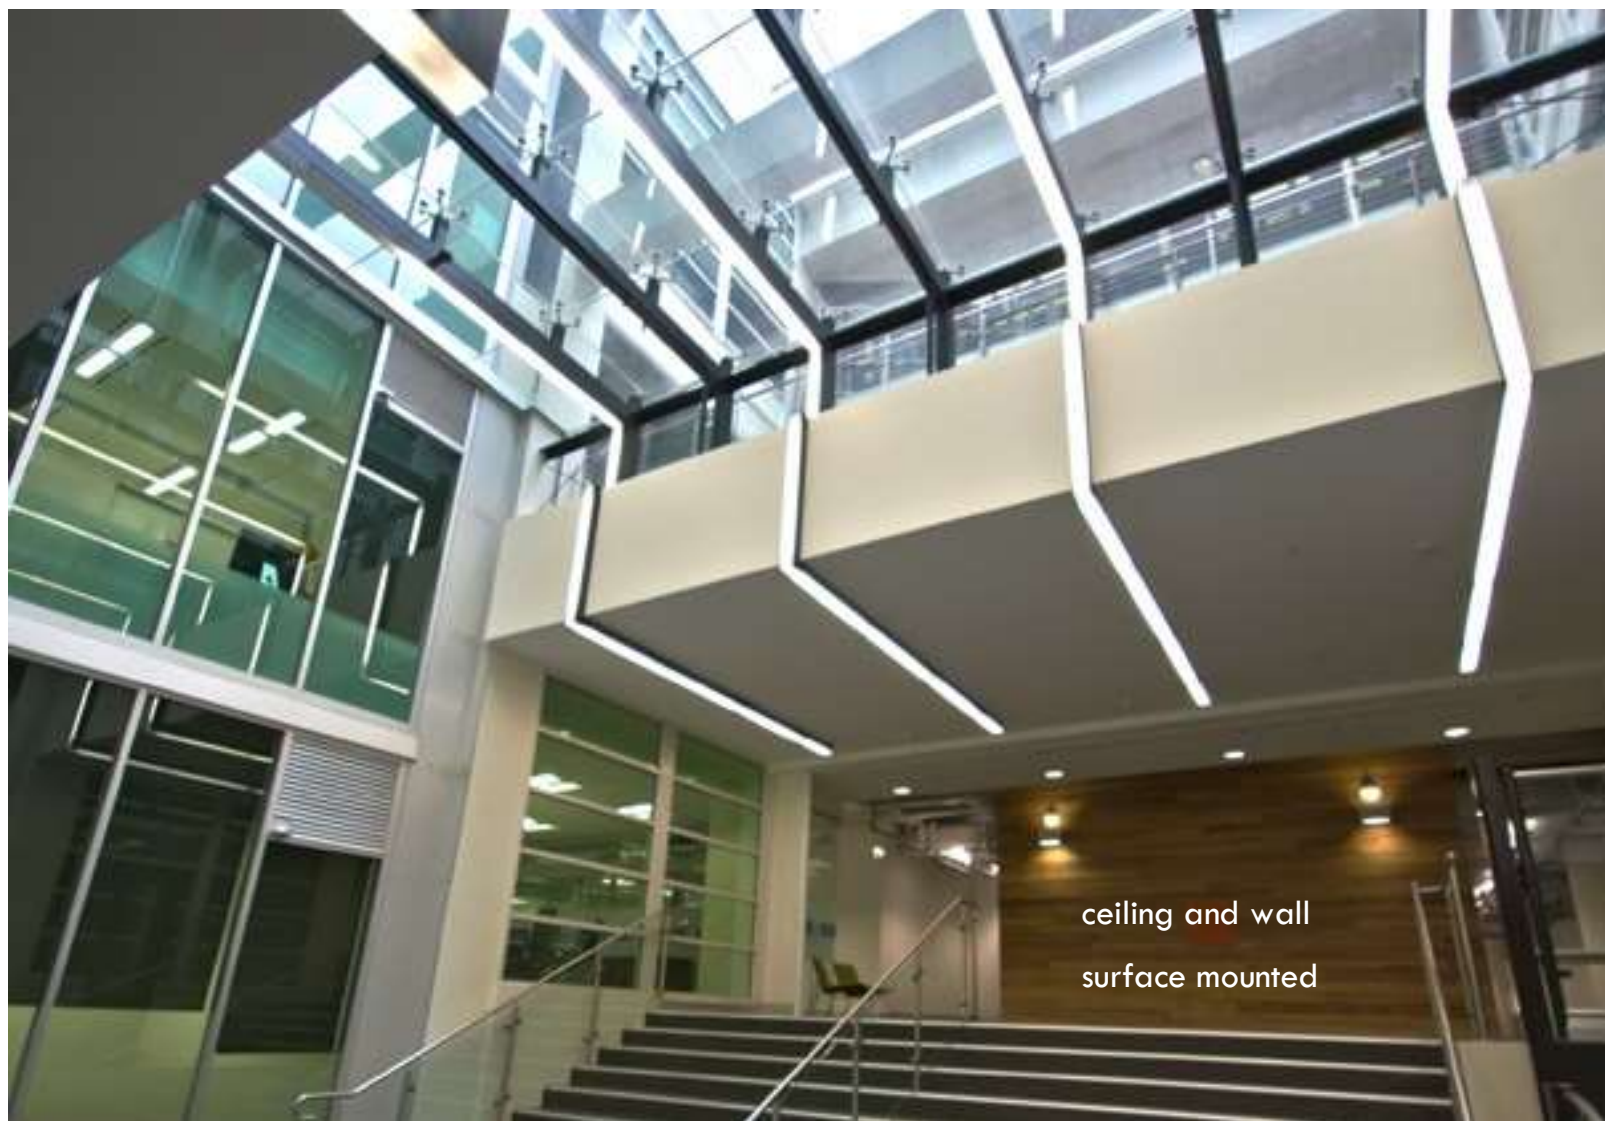

ceiling and wall
surface mounted