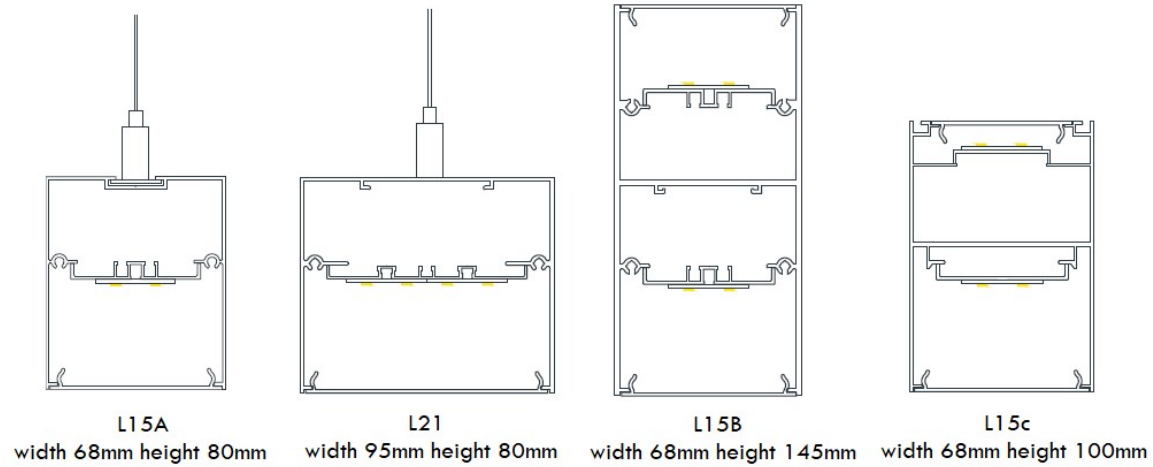

item codes

Wattages and lumen outputs

Please note:

Based on fitting length @ 600mm

This is system output @ stable status, not initial output from LEDs.

constant current	700mA		1050mA		1400mA	
item	wattage w	lumen output lm	wattage w	lumen output lm	wattage w	lumen output lm
L15a (68*80mm)	11	770	17	1,155	22	1,540
L15b (68*145mm)	22	1,540	33	2,310	44	3,080
L15c (68*100mm)	22	1,540	33	2,310	44	3,080
L21 (95*80mm)	11	770	17	1,155	22	1,540
L21 (95*80mm)	22	1,540	33	2,310	44	3,080
L21 wall washer (95*80mm)	11	1,100	17	1,650	22	2,200

Pendant lights

**Surface mounted lights
(ceiling and wall surface mounted)**

L15A
width 68mm height 80mm

L21
width 95mm height 80mm

L15B
width 68mm height 145mm

L15c
width 68mm height 100mm

ceiling and wall
surface mounted

Recessed lights
With trim and trimless

L15A recessed with trim
width excluding trim size:68mm
width including trim size:86mm
height 80mm

L15A recessed trimless
width:68mm
height 80mm

L21 recessed with trim
width excluding trim size:95mm
width including trim size:112mm
height 80mm

L21 recessed trimless
width:68mm
height 80mm

Recessed wall washer
With trim and trimless

wall washer
L21 recessed with trim
width excluding trim size:95mm
width including trim size:112mm
height 80mm

wall washer
L21 recessed trimless
width:68mm
height 80mm