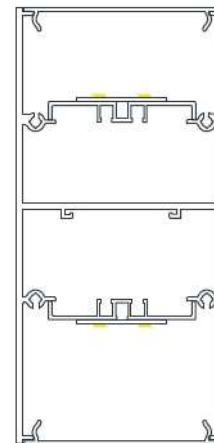

item codes

Wattages and lumen outputs

Please note:

Based on fitting length @ 600mm

This is system output @ stable status, not initial output from LEDs.

constant current	700mA		1050mA		1400mA	
item	wattage w	lumen output lm	wattage w	lumen output lm	wattage w	lumen output lm
L15a (68*80mm)	11	770	17	1,155	22	1,540
L15b (68*145mm)	22	1,540	33	2,310	44	3,080
L15c (68*100mm)	22	1,540	33	2,310	44	3,080
L21 (95*80mm)	11	770	17	1,155	22	1,540
L21 (95*80mm)	22	1,540	33	2,310	44	3,080
L21 wall washer (95*80mm)	11	1,100	17	1,650	22	2,200

Pendant lights

**Surface mounted lights
(ceiling and wall surface mounted)**

L15A
width 68mm height 80mm

L21
width 95mm height 80mm

L15B
width 68mm height 145mm

L15c
width 68mm height 100mm

ceiling and wall
surface mounted

Recessed lights
With trim and trimless

L15A recessed with trim
width excluding trim size:68mm
width including trim size:86mm
height 80mm

L15A recessed trimless
width:68mm
height 80mm

L21 recessed with trim
width excluding trim size:95mm
width including trim size:112mm
height 80mm

L21 recessed trimless
width:68mm
height 80mm

Recessed wall washer
With trim and trimless

wall washer
L21 recessed with trim
width excluding trim size:95mm
width including trim size:112mm
height 80mm

wall washer
L21 recessed trimless
width:68mm
height 80mm