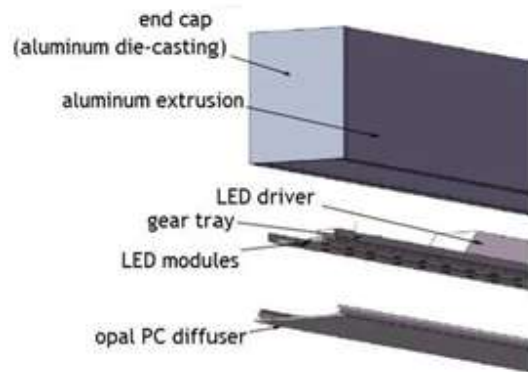

**Surface mounted lights
(ceiling and wall surface mounted)**