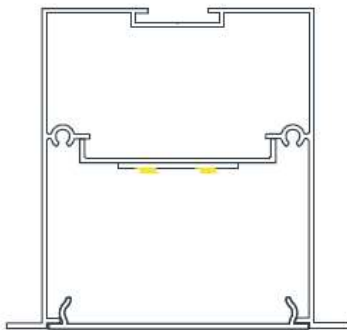

item codes

Wattages and lumen outputs

Please note:

Based on fitting length @ 600mm

This is system output @ stable status, not initial output from LEDs.

constant current	700mA		1050mA		1400mA	
item	wattage w	lumen output lm	wattage w	lumen output lm	wattage w	lumen output lm
L15a (68*80mm)	11	770	17	1,155	22	1,540
L15b (68*145mm)	22	1,540	33	2,310	44	3,080
L15c (68*100mm)	22	1,540	33	2,310	44	3,080
L21 (95*80mm)	11	770	17	1,155	22	1,540
L21 (95*80mm)	22	1,540	33	2,310	44	3,080
L21 wall washer (95*80mm)	11	1,100	17	1,650	22	2,200

Pendant lights

**Surface mounted lights
(ceiling and wall surface mounted)**

L15A
width 68mm height 80mm

L21
width 95mm height 80mm

L15B
width 68mm height 145mm

L15c
width 68mm height 100mm

ceiling and wall
surface mounted

Recessed lights
With trim and trimless

L15A recessed with trim
width excluding trim size:68mm
width including trim size:86mm
height 80mm

L15A recessed trimless
width:68mm
height 80mm

L21 recessed with trim
width excluding trim size:95mm
width including trim size:112mm
height 80mm

L21 recessed trimless
width:68mm
height 80mm

Recessed wall washer
With trim and trimless

wall washer
L21 recessed with trim
width excluding trim size:95mm
width including trim size:112mm
height 80mm

wall washer
L21 recessed trimless
width:68mm
height 80mm