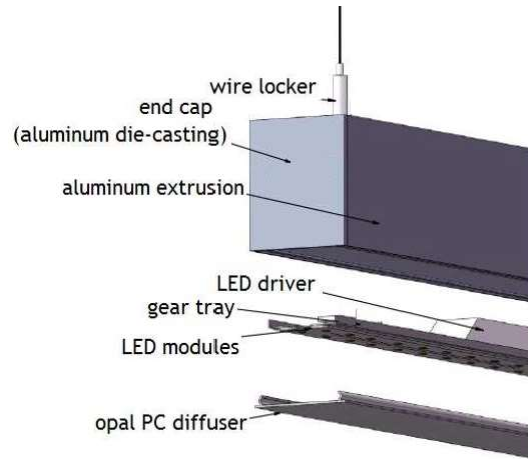

Wattages and lumen outputs

Please note:

Based on fitting length @ 600mm

This is system output @ stable status, not initial output from LEDs.

constant current	700mA		1050mA		1400mA	
item	wattage w	lumen output lm	wattage w	lumen output lm	wattage w	lumen output lm
L15a (68*80mm)	12.5	875	19.5	1,365	28.0	1,960
L15b (68*145mm)	25.0	1,750	39.0	2,730	56.0	3,920
L15c (68*100mm)	25.0	1,750	39.0	2,730	56.0	3,920
L21 (95*80mm)	12.5	875	19.5	1,365	28.0	1,960
L21 (95*80mm)	25.0	1,750	39.0	2,730	56.0	3,920
L21 wall washer (95*80mm)	12.5	1,250	19.5	1,950	28.0	2,800

Pendant lights