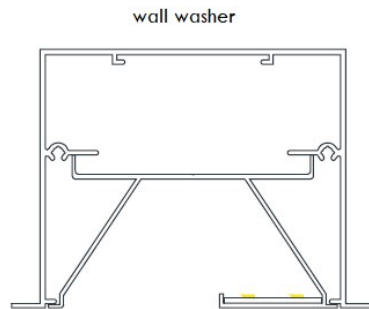

Pendant lights

**Surface mounted lights
(ceiling and wall surface mounted)**

L15A
width 68mm height 80mm

L21
width 95mm height 80mm

L15B
width 68mm height 145mm

L15c
width 68mm height 100mm

ceiling and wall
surface mounted

Recessed lights
With trim and trimless

L15A recessed with trim
width excluding trim size:68mm
width including trim size:86mm
height 80mm

L15A recessed trimless
width:68mm
height 80mm

L21 recessed with trim
width excluding trim size:95mm
width including trim size:112mm
height 80mm

L21 recessed trimless
width:68mm
height 80mm

Recessed wall washer
With trim and trimless

wall washer
L21 recessed with trim
width excluding trim size:95mm
width including trim size:112mm
height 80mm

wall washer
L21 recessed trimless
width:68mm
height 80mm