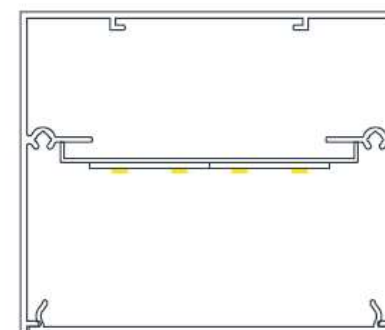

item codes

Wattages and lumen outputs

Please note:

Based on fitting length @ 600mm

This is system output @ stable status, not initial output from LEDs.

constant current	700mA		1050mA		1400mA	
item	wattage w	lumen output lm	wattage w	lumen output lm	wattage w	lumen output lm
L15a (68*80mm)	11	770	17	1,155	22	1,540
L15b (68*145mm)	22	1,540	33	2,310	44	3,080
L15c (68*100mm)	22	1,540	33	2,310	44	3,080
L21 (95*80mm)	11	770	17	1,155	22	1,540
L21 (95*80mm)	22	1,540	33	2,310	44	3,080
L21 wall washer (95*80mm)	11	1,100	17	1,650	22	2,200

Pendant lights

**Surface mounted lights
(ceiling and wall surface mounted)**

L15A
width 68mm height 80mm

L21
width 95mm height 80mm

L15B
width 68mm height 145mm

L15c
width 68mm height 100mm

ceiling and wall
surface mounted

Recessed lights
With trim and trimless

L15A recessed with trim
width excluding trim size:68mm
width including trim size:86mm
height 80mm

L15A recessed trimless
width:68mm
height 80mm

L21 recessed with trim
width excluding trim size:95mm
width including trim size:112mm
height 80mm

L21 recessed trimless
width:68mm
height 80mm

Recessed wall washer
With trim and trimless

wall washer
L21 recessed with trim
width excluding trim size:95mm
width including trim size:112mm
height 80mm

wall washer
L21 recessed trimless
width:68mm
height 80mm